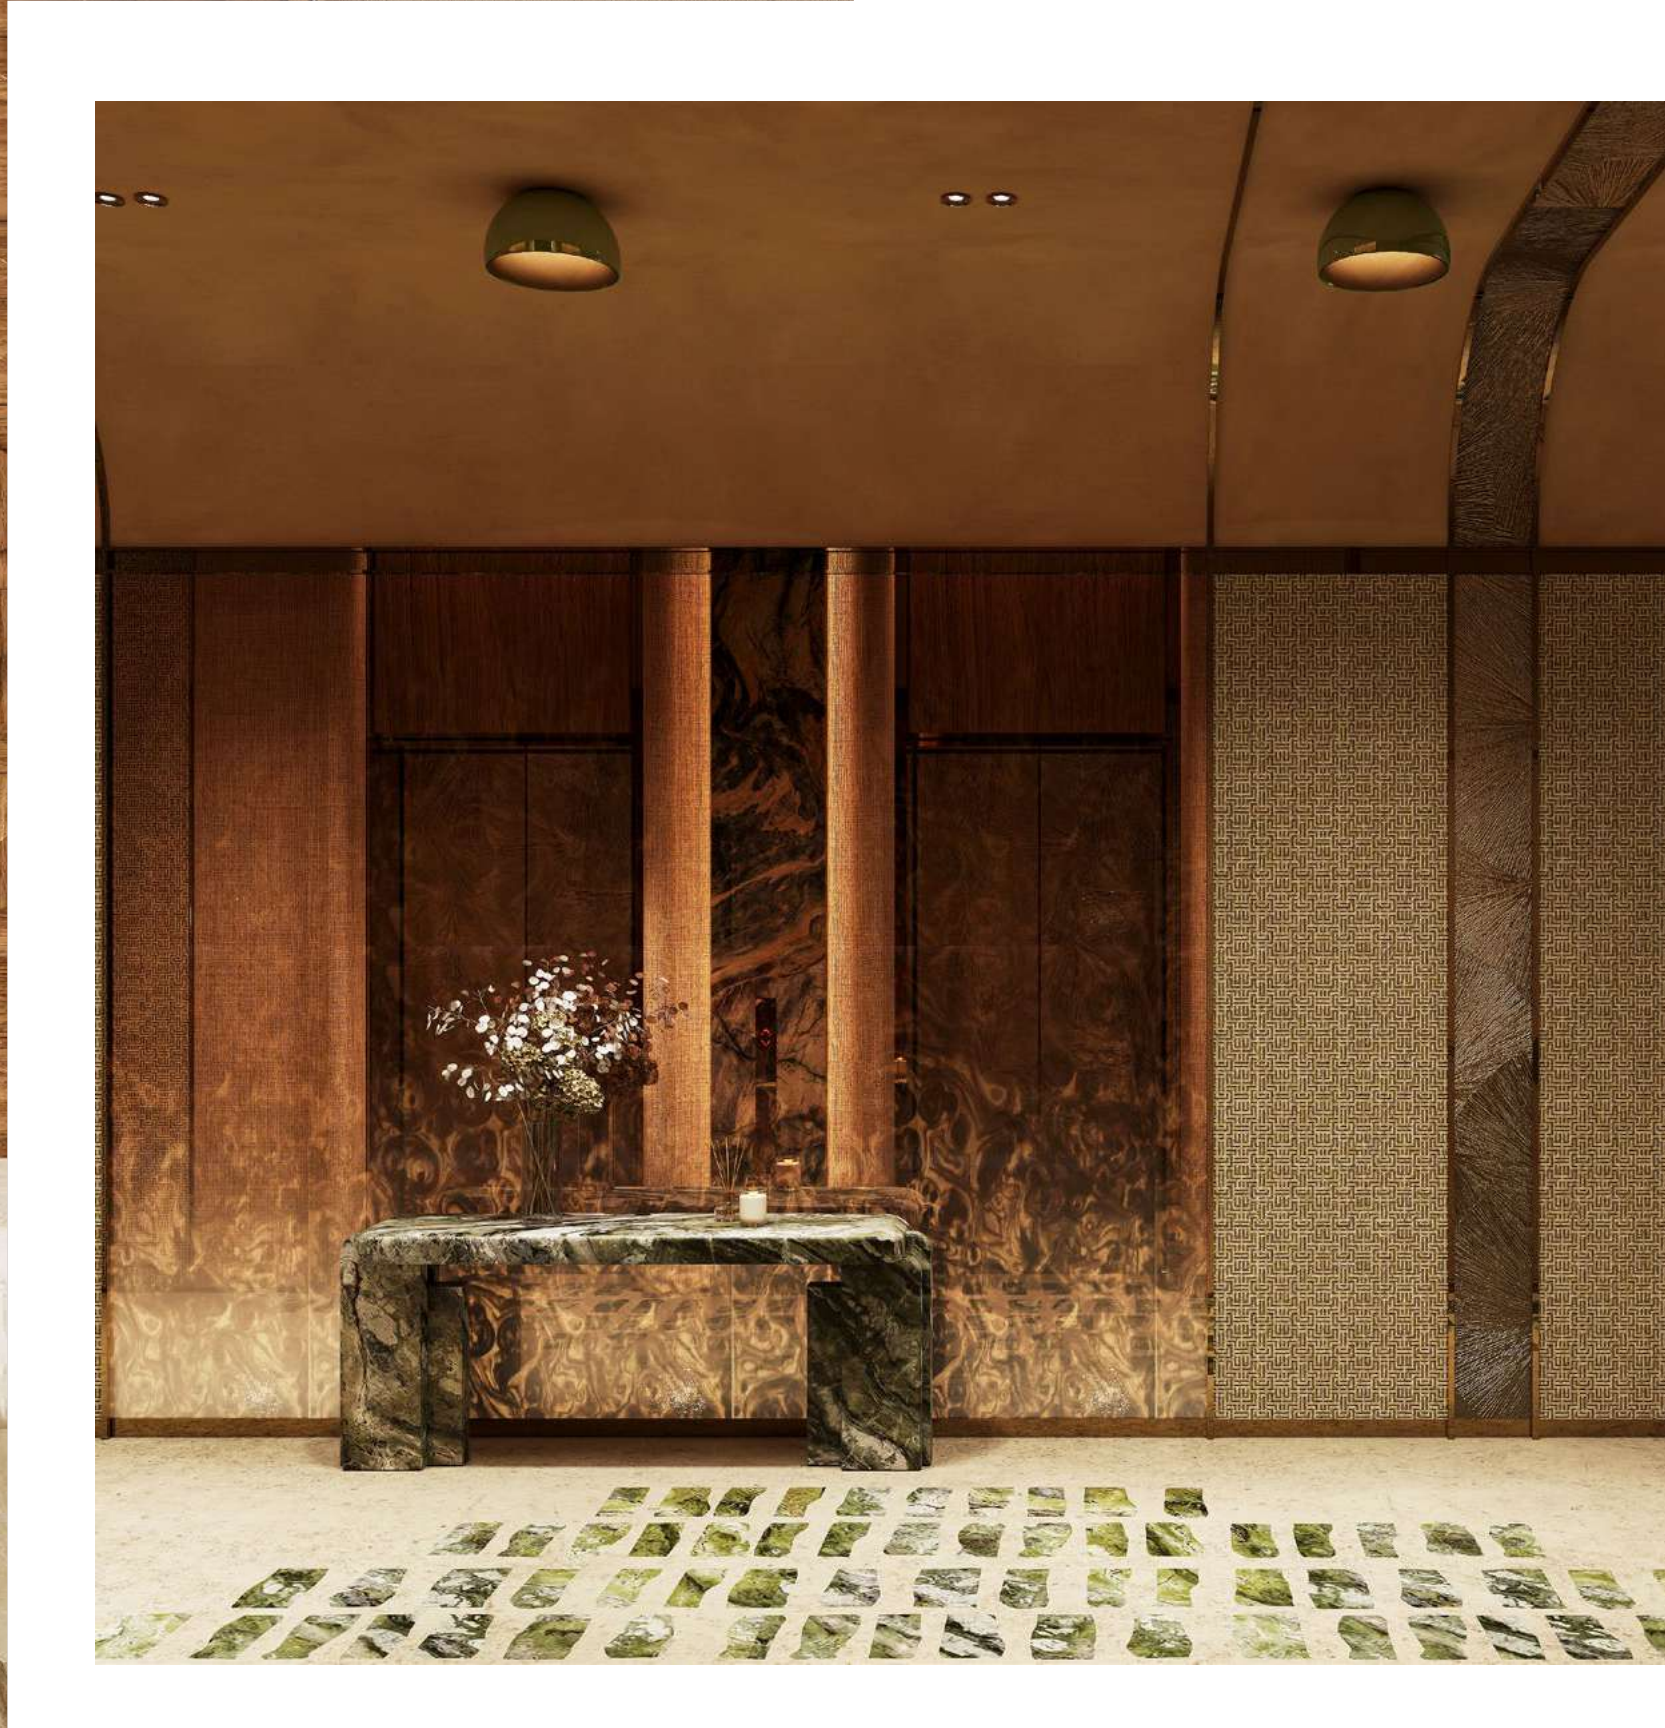

SCULPTED FOR A LASTING IMPRESSION

The entrance interiors are a study in permanence and aesthetic. Natural textures and sculpted surfaces come together to create a space both enduring and elegant. Every detail is crafted not just to welcome, but to leave an impression that lingers long after the first step inside.

RABDAN
SQU
ARE