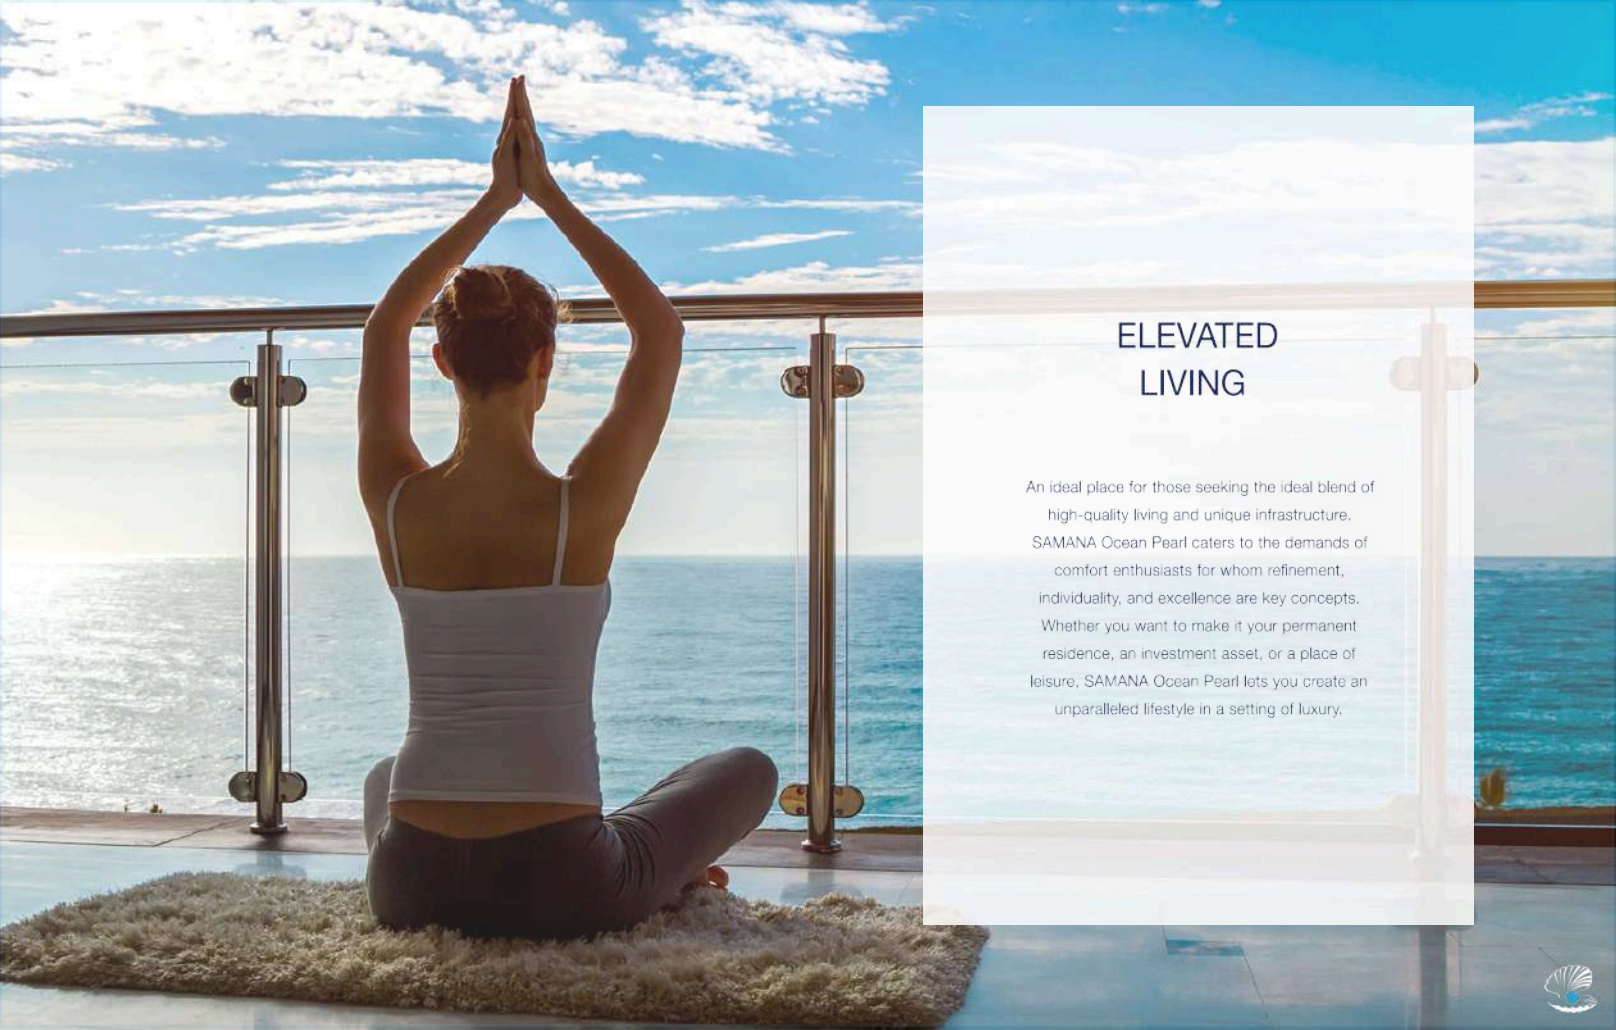

ELEVATED LIVING

An ideal place for those seeking the ideal blend of high-quality living and unique infrastructure. SAMANA Ocean Pearl caters to the demands of comfort enthusiasts for whom refinement, individuality, and excellence are key concepts. Whether you want to make it your permanent residence, an investment asset, or a place of leisure, SAMANA Ocean Pearl lets you create an unparalleled lifestyle in a setting of luxury.