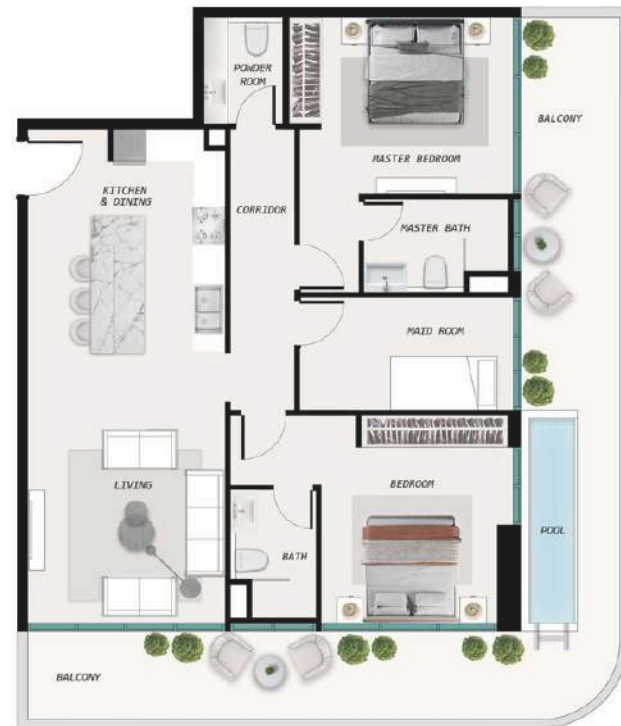

TECHNOGYM

DIVE INTO THE ESSENCE OF TRANQUILITY

SAMANA Ocean Pearl, located on the prestigious Dubai Island, is a visionary residential project that redefines the concept of waterfront luxury. Seamlessly blending exquisite design, unparalleled amenities, and a prime waterfront location, SAMANA Ocean Pearl materializes your vision of a lifestyle marked with opulence and equanimity.

UNITS LAYOUT

ONE BEDROOM WITH POOL

TWO BEDROOM WITH POOL

THREE BEDROOM WITHOUT POOL

FOUR BEDROOM WITH POOL

MAJARA

LUXURY REAL ESTATE L.L.C

SAMANA