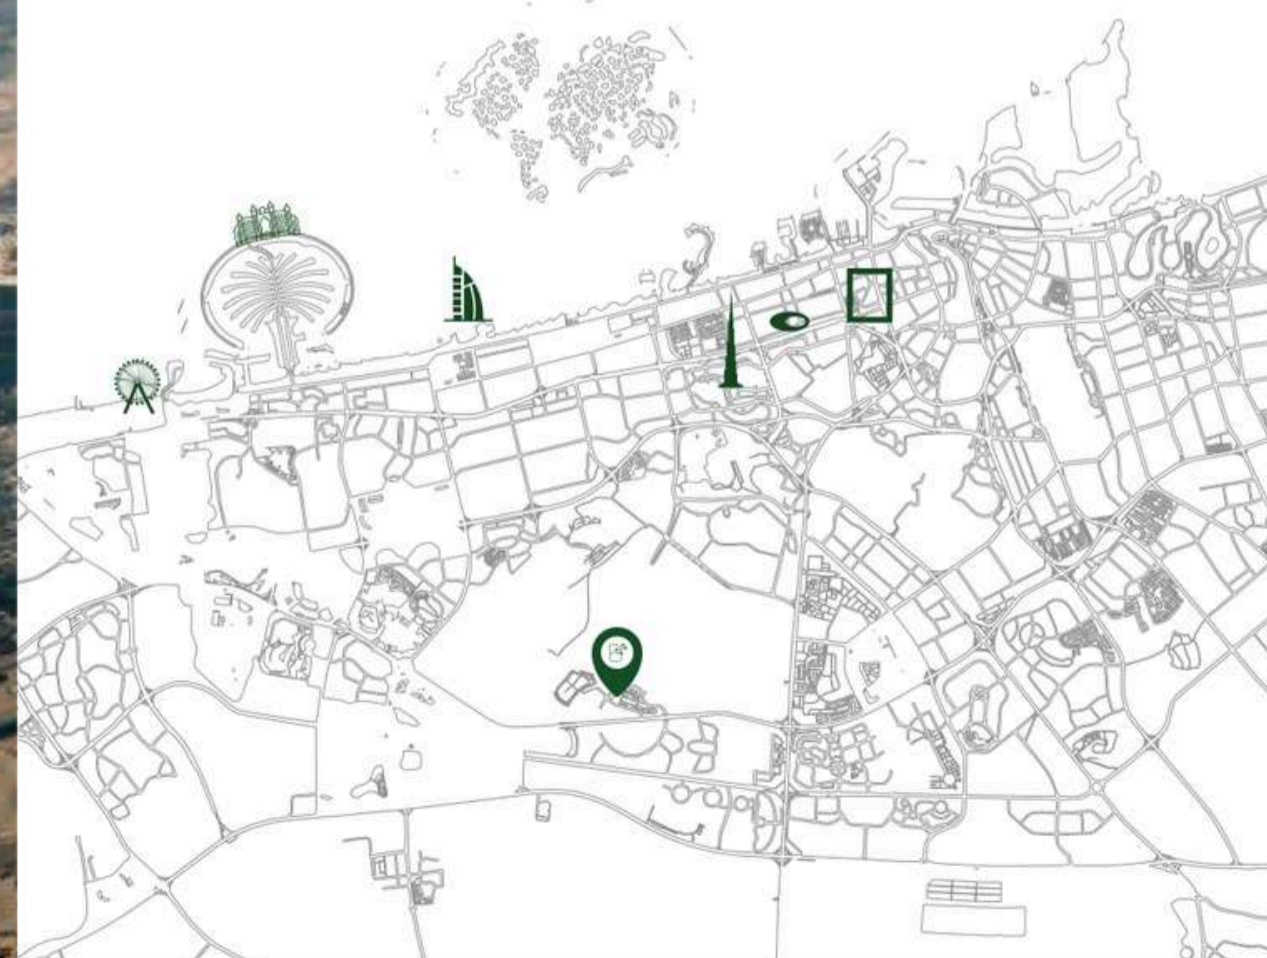

## YOUR GATEWAY TO CONVENIENCE

Al Barari is strategically located between Al Khail Road (E44) and Sheikh Mohammed bin Zayed Road (E311). It provides you with easy access to all major city attractions.

5 – 10 min