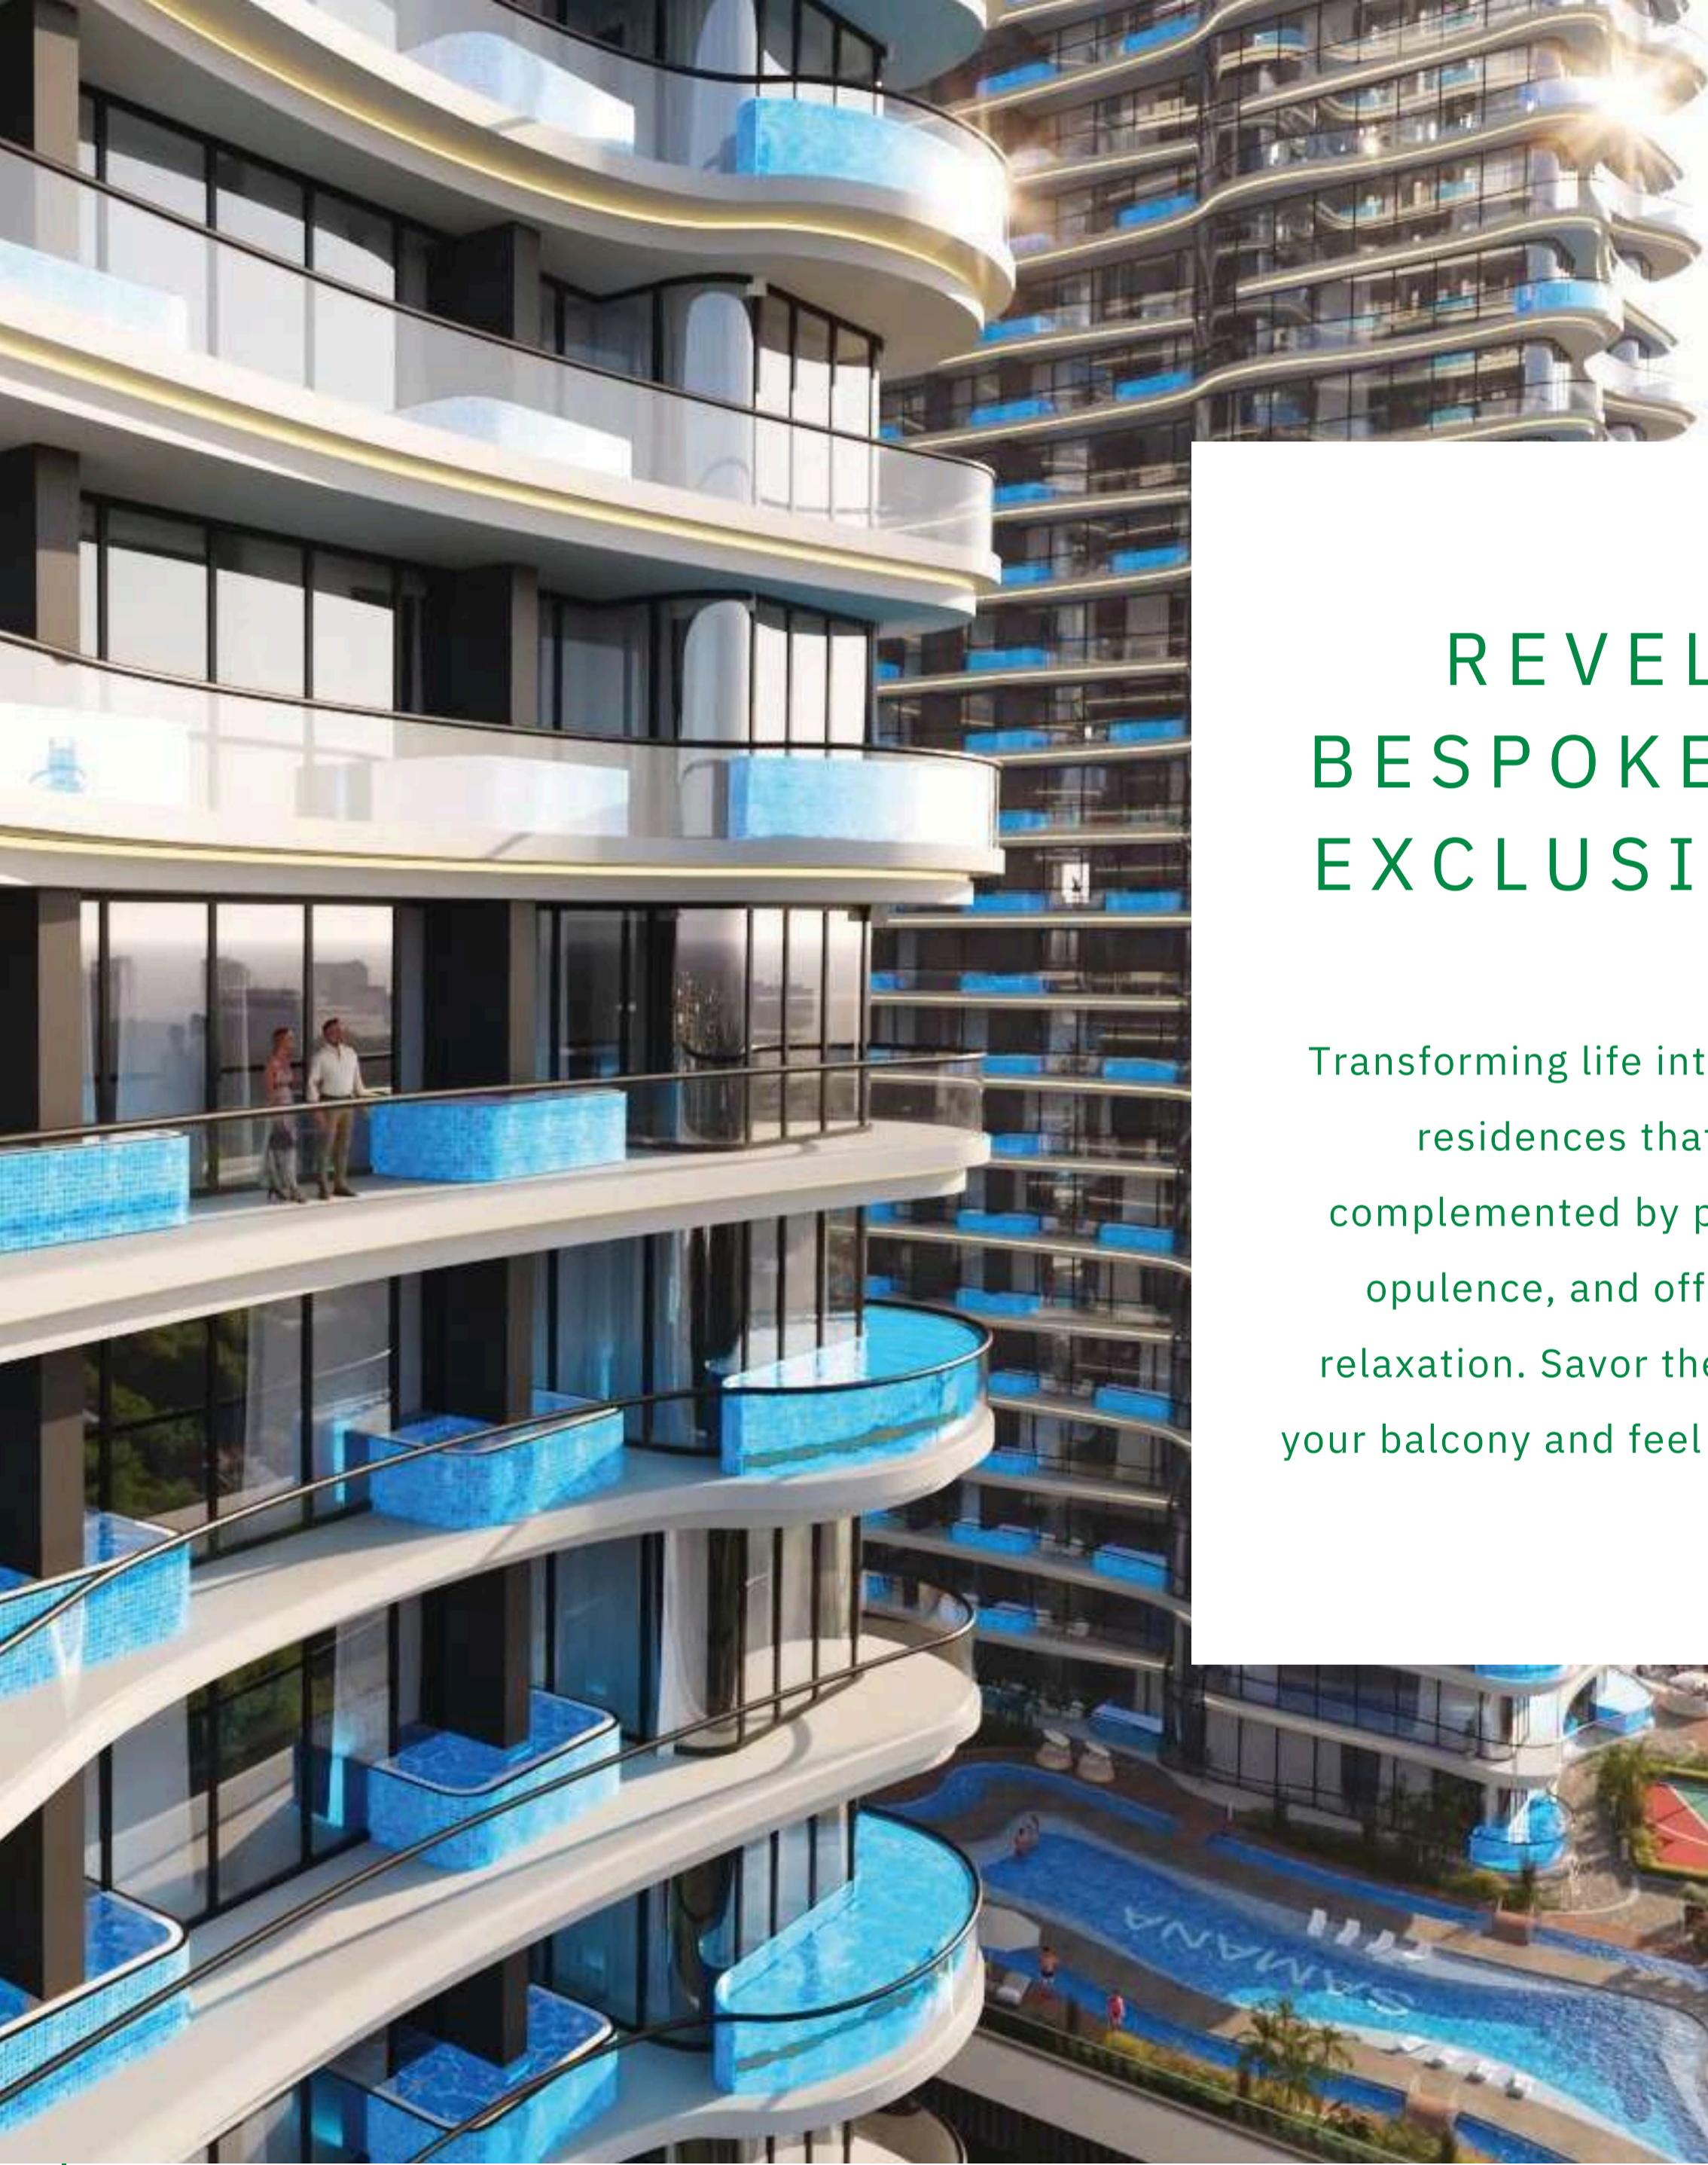

# FEEL THE GREEN SYMPHONY

Where life flourishes standing tall on the pillars of harmony, seamlessly blending urban luxury with the enchanting rhythm of the natural world.

# WELCOME TO SAMANA BARARI TWIN TOWERS

SAMANA Barari Twin Towers by SAMANA Developers invites you to an elevated living experience, where luxury and nature come together

seamlessly. Discover a life that surpasses expectations, a refined sanctuary of luxury that goes beyond the ordinary.

# IMMERSE IN GRANDEUR

Immerse yourself in serenity where every moment reflects the elevated lifestyle you deserve. A world where modern sophistication meets natural tranquillity, right at the heart of Barari Twin Towers.

# YOUR GREEN CANVAS

Transcending the conventional, SAMANA Barari Twin Towers celebrate the symbiosis between modern architecture and nature. Enveloped in a sea of green, it seamlessly integrates with nature's rhythm. It is your private haven, adorned with lush greenery, echoing the commitment to an eco-conscious lifestyle.