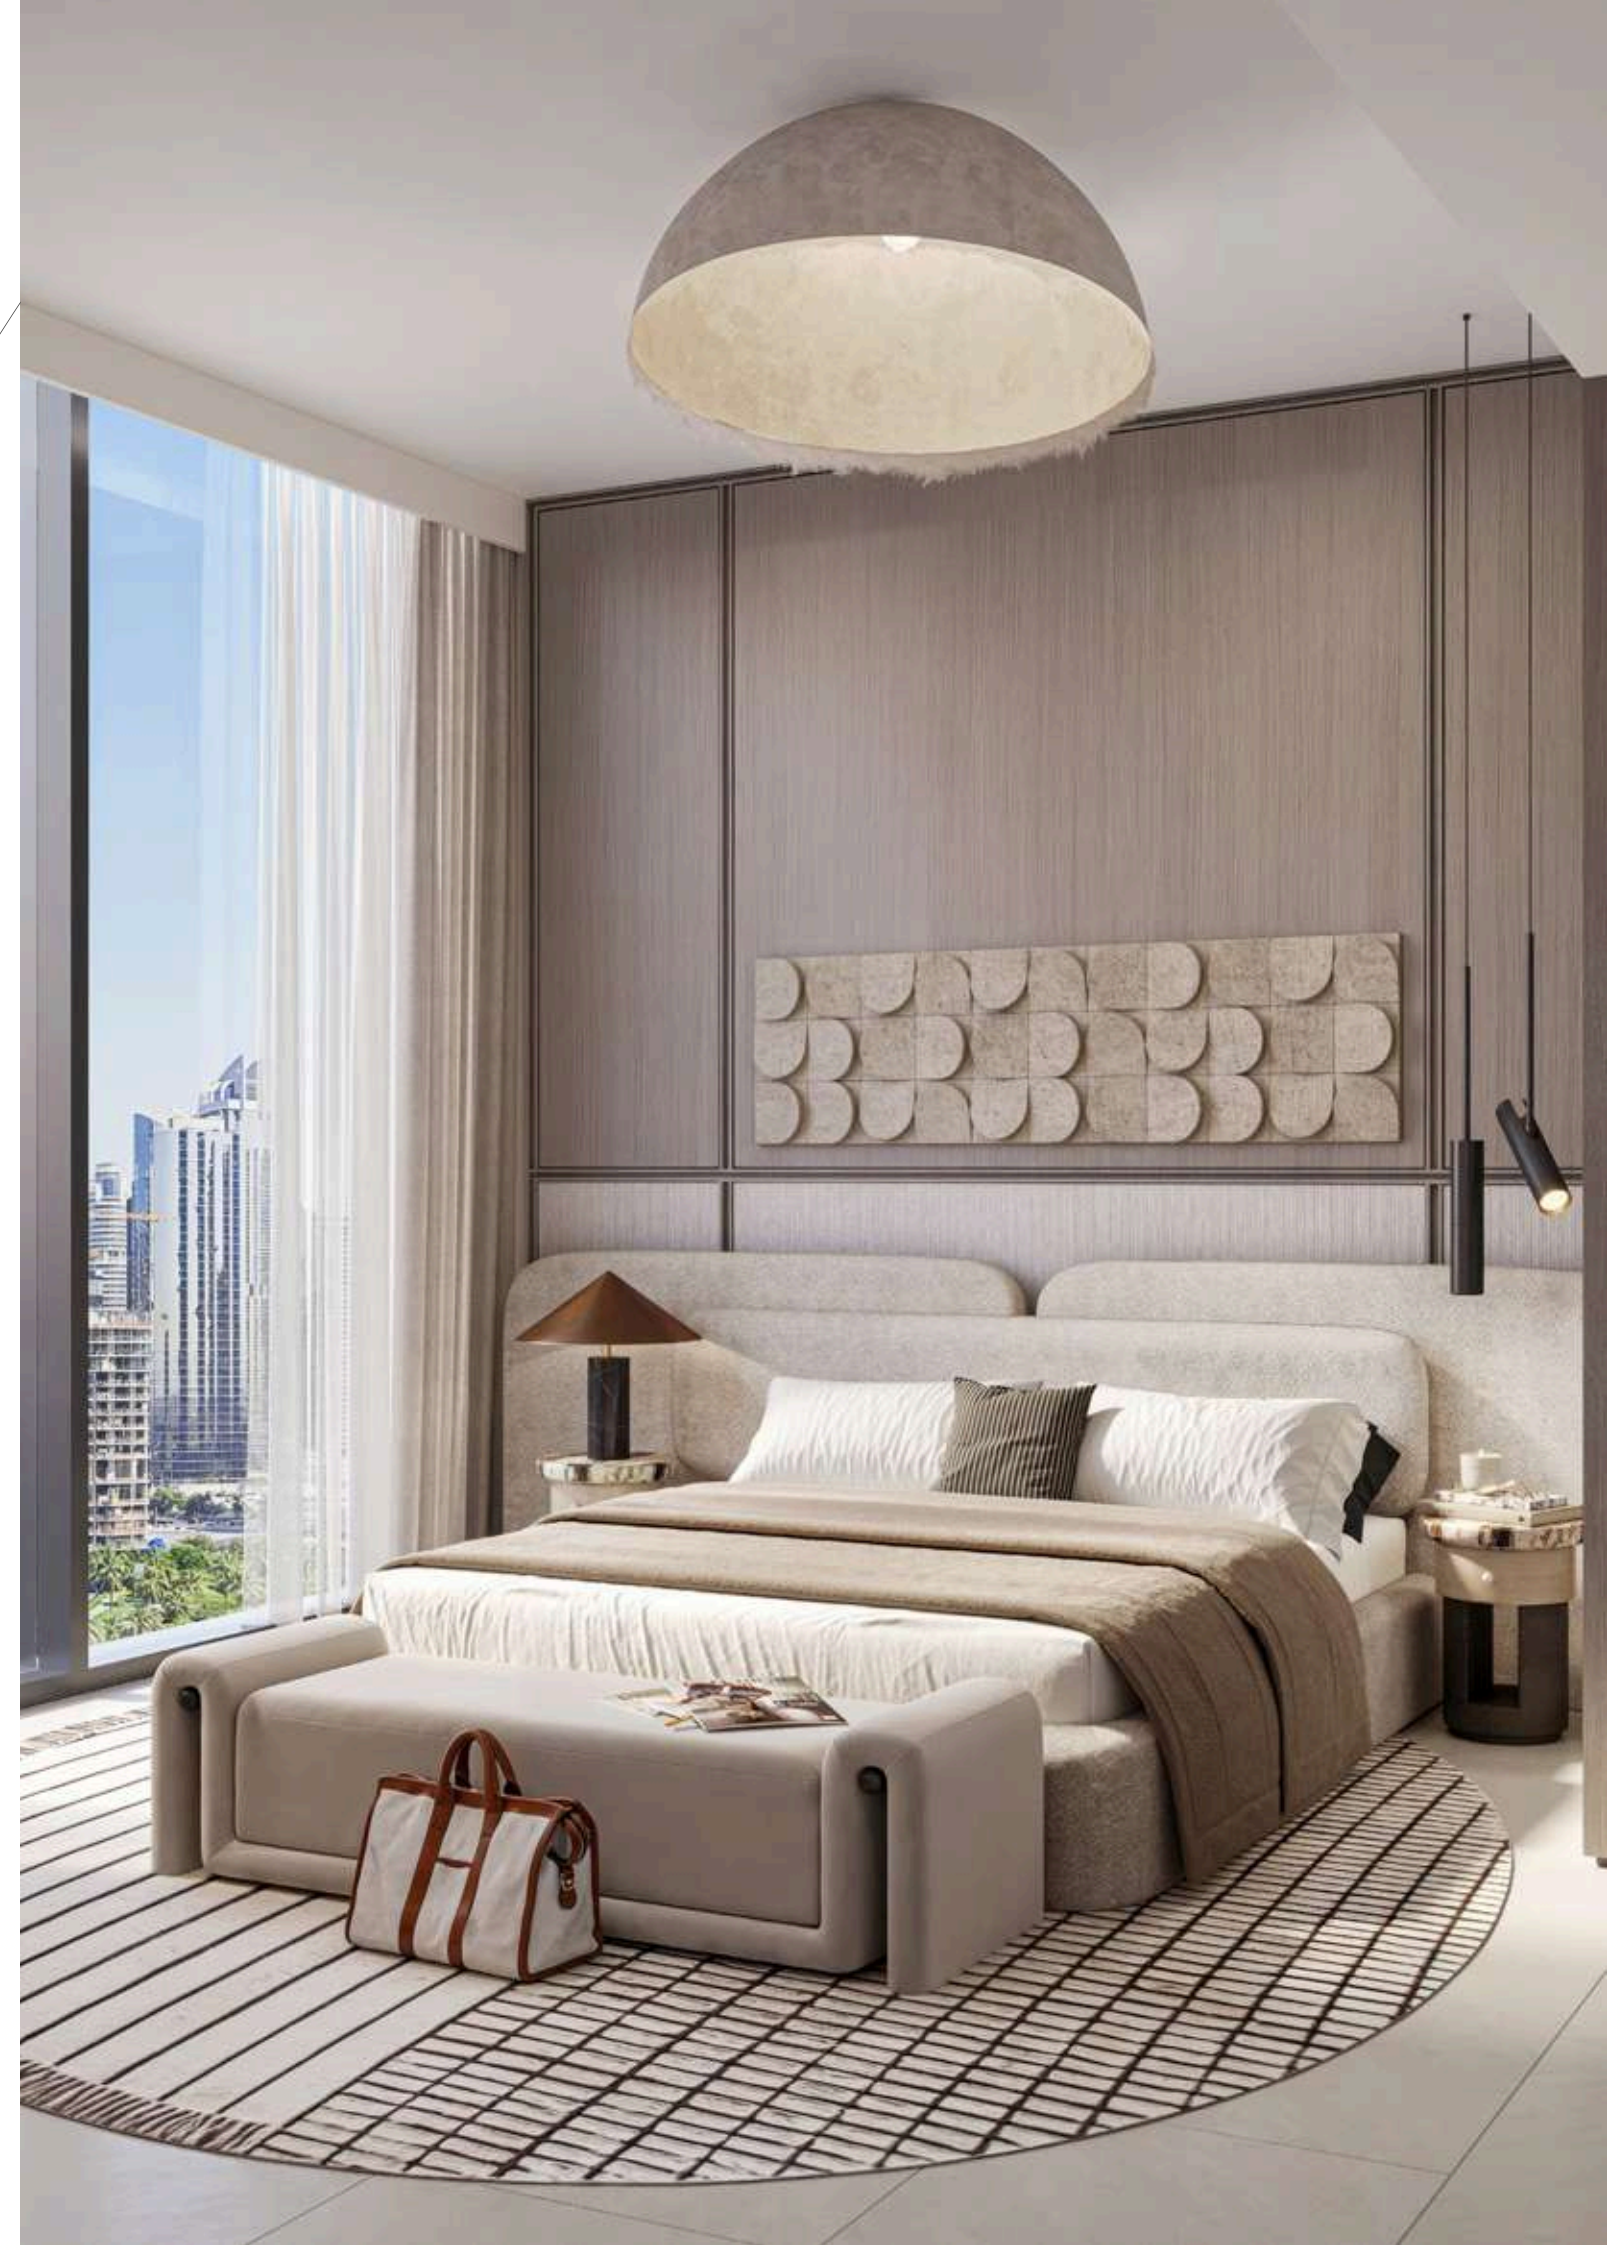

Conceived as a residence that reflects every version of you

Aspace that adapts to your rhythm-whether you seek stillness, movement,

connection, or retreat. From vibrant social moments to intimate rituals, every detail is thoughtfully attuned to the many dimensions of modern living.

A private sanctuary of rest and renewal

The bedroom is envisioned as a serene haven, where natural light and refined finishes create a calming atmosphere. Expansive windows and warm flooring add openness, while a spacious walk-in closet blends elegance with function to shape a space of balance and ease.