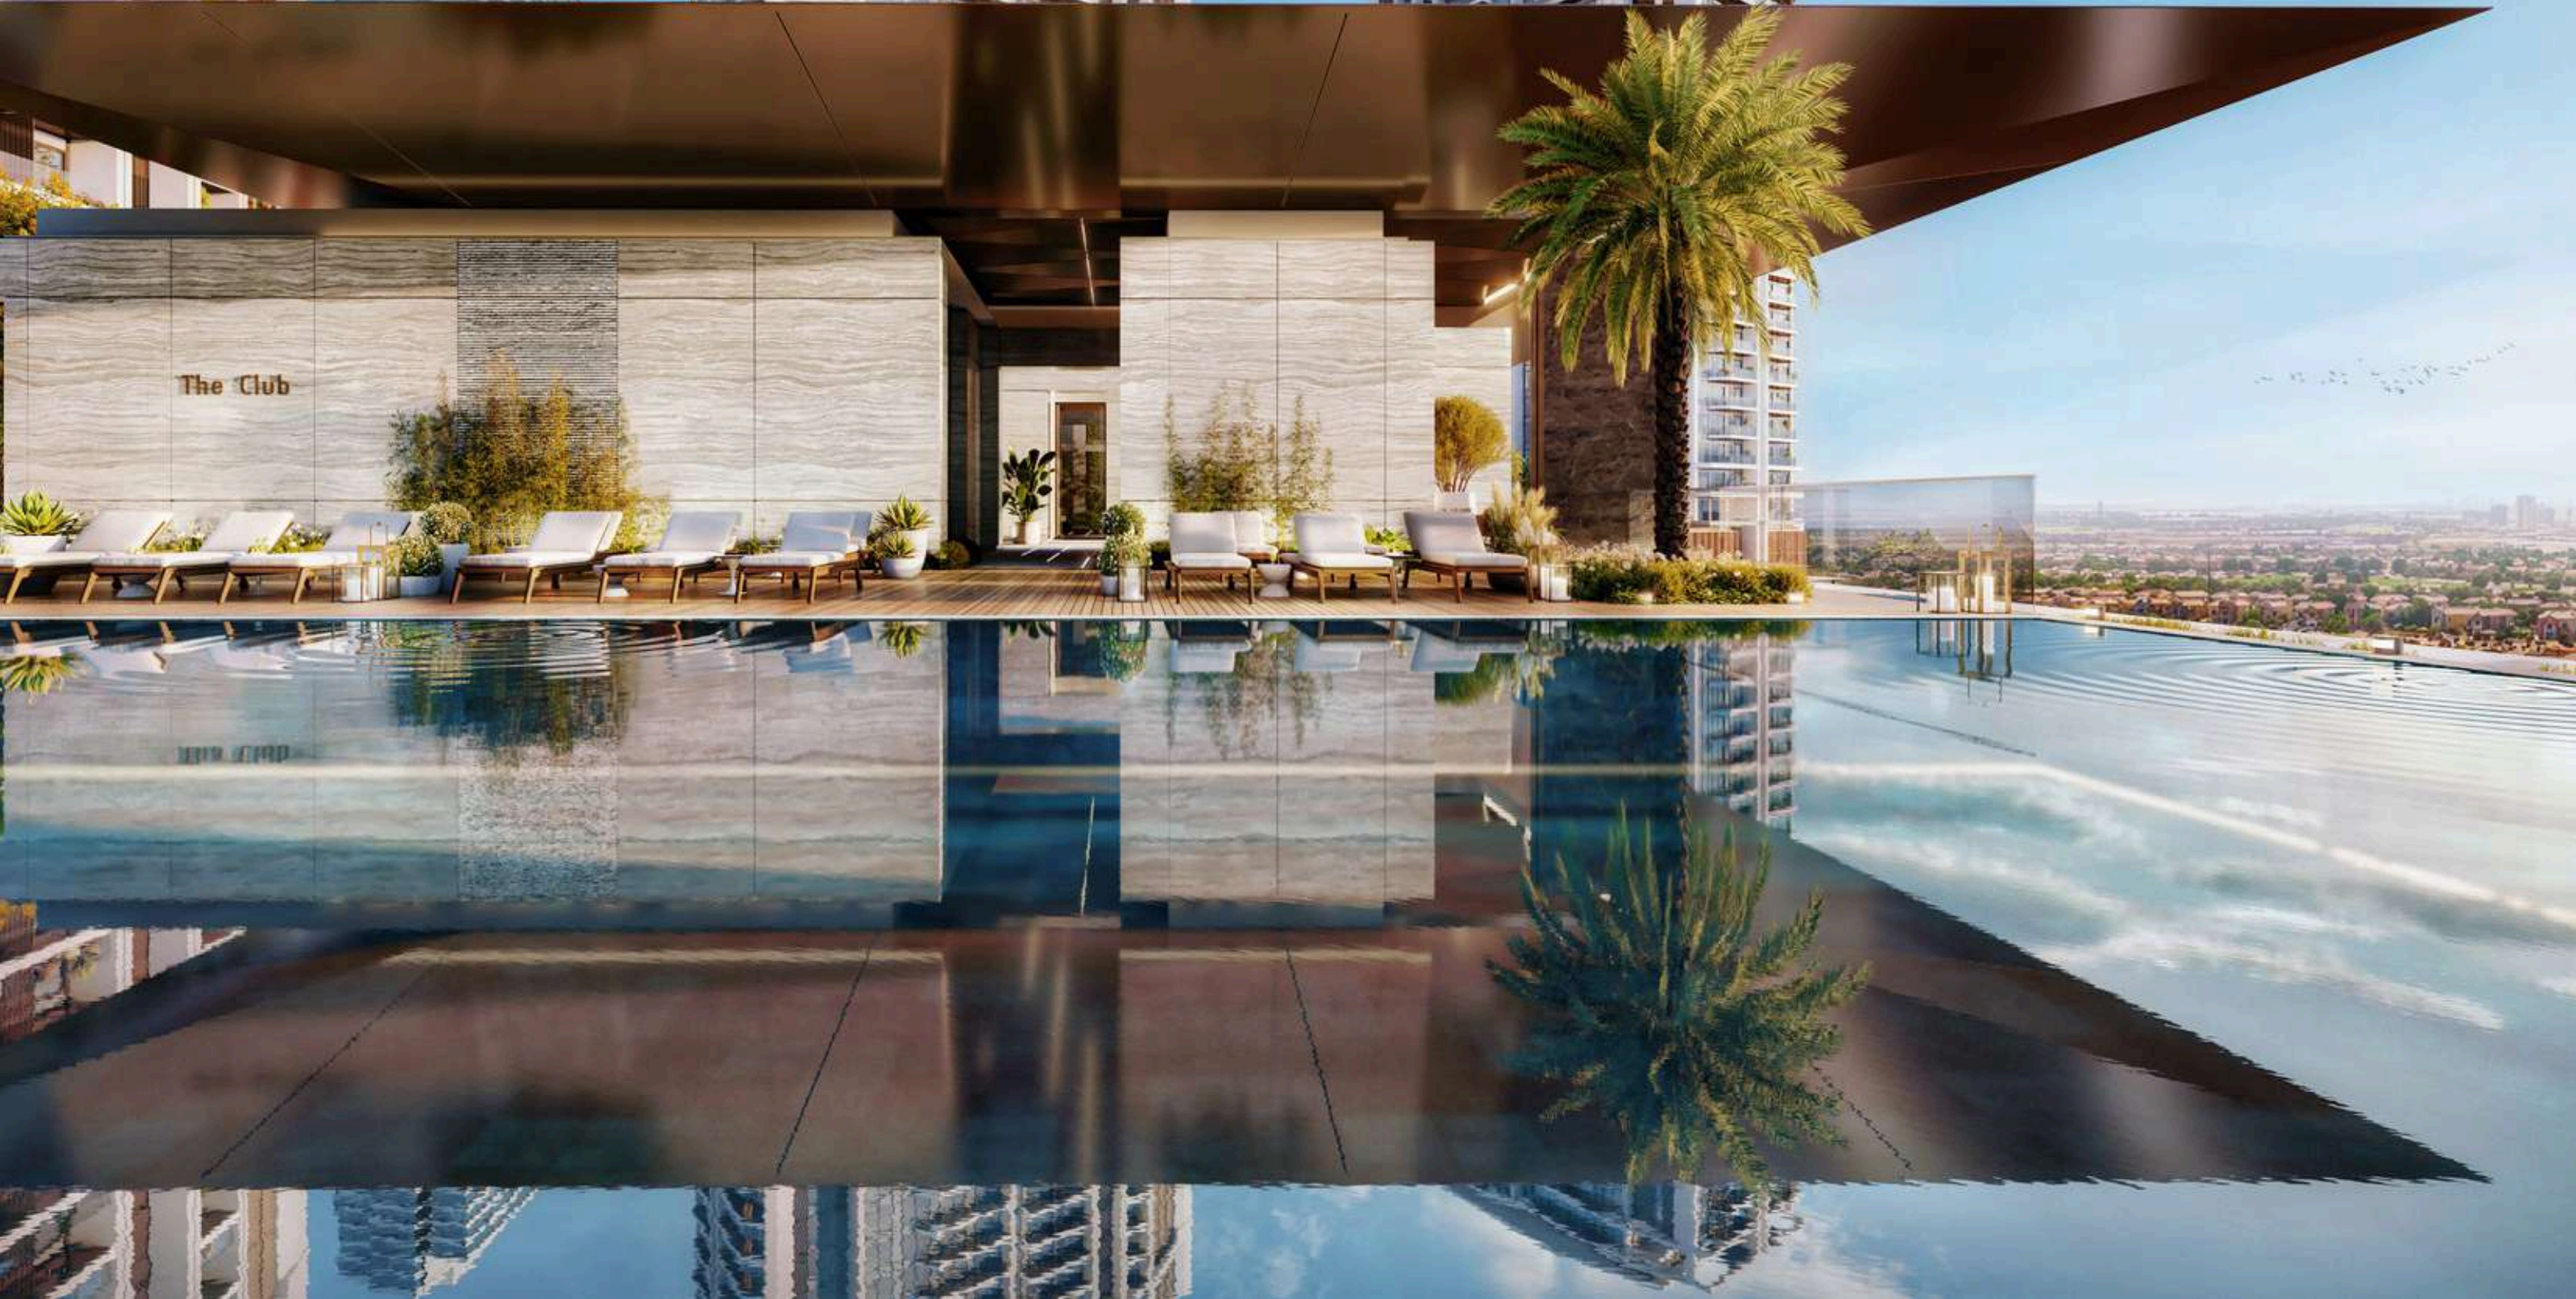

For the
dynamic
you

The podium deck is a landscaped spine that seamlessly connects towers and amenities

Thoughtfully designed features, from pools and hydrotherapy zones to yoga decks, children's gardens, pet-friendly facilities, and padel courts, create a dynamic environment for wellness, play, and connection.

Meaning in every motion

Pools that glisten with the
skyline and flow gently
into the community's
green paths

Two infinity pools, one for families and one exclusively for adults, extend this

connection, offering refined spaces of elegance and serenity by the water. Here, every reflection tells a story of harmony between sky, water, and life.