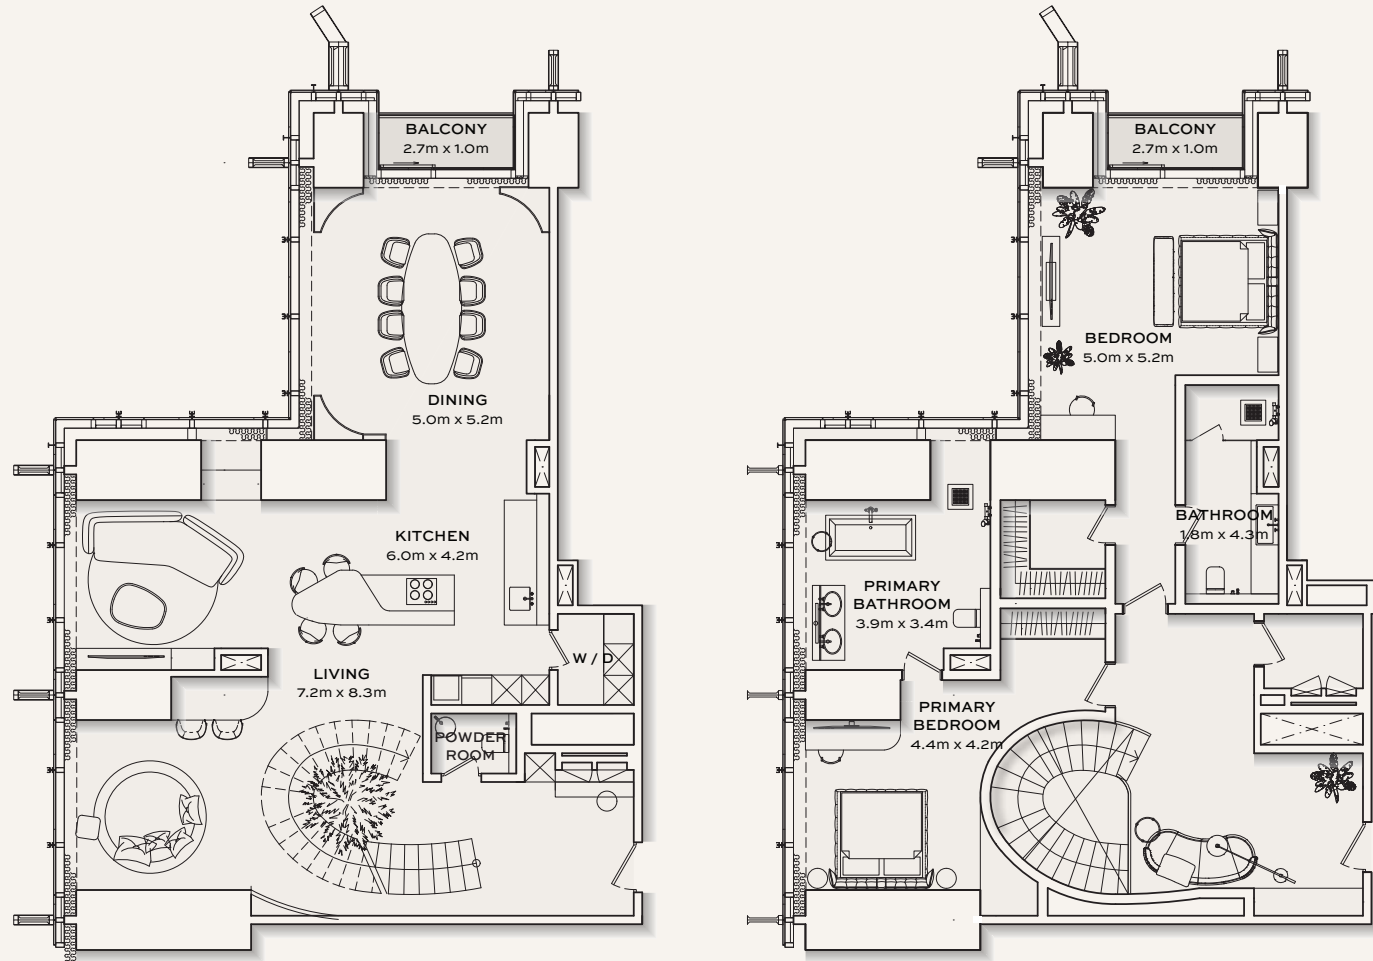

FLOOR PLAN

2 BEDROOM PENTHOUSE

FLOOR 72-87

LOWER FLOOR

UPPER FLOOR

APT. AREA : 3,016 SQ.FT
TOTAL AREA : 3,080 SQ.FT

TYPICAL UNITS