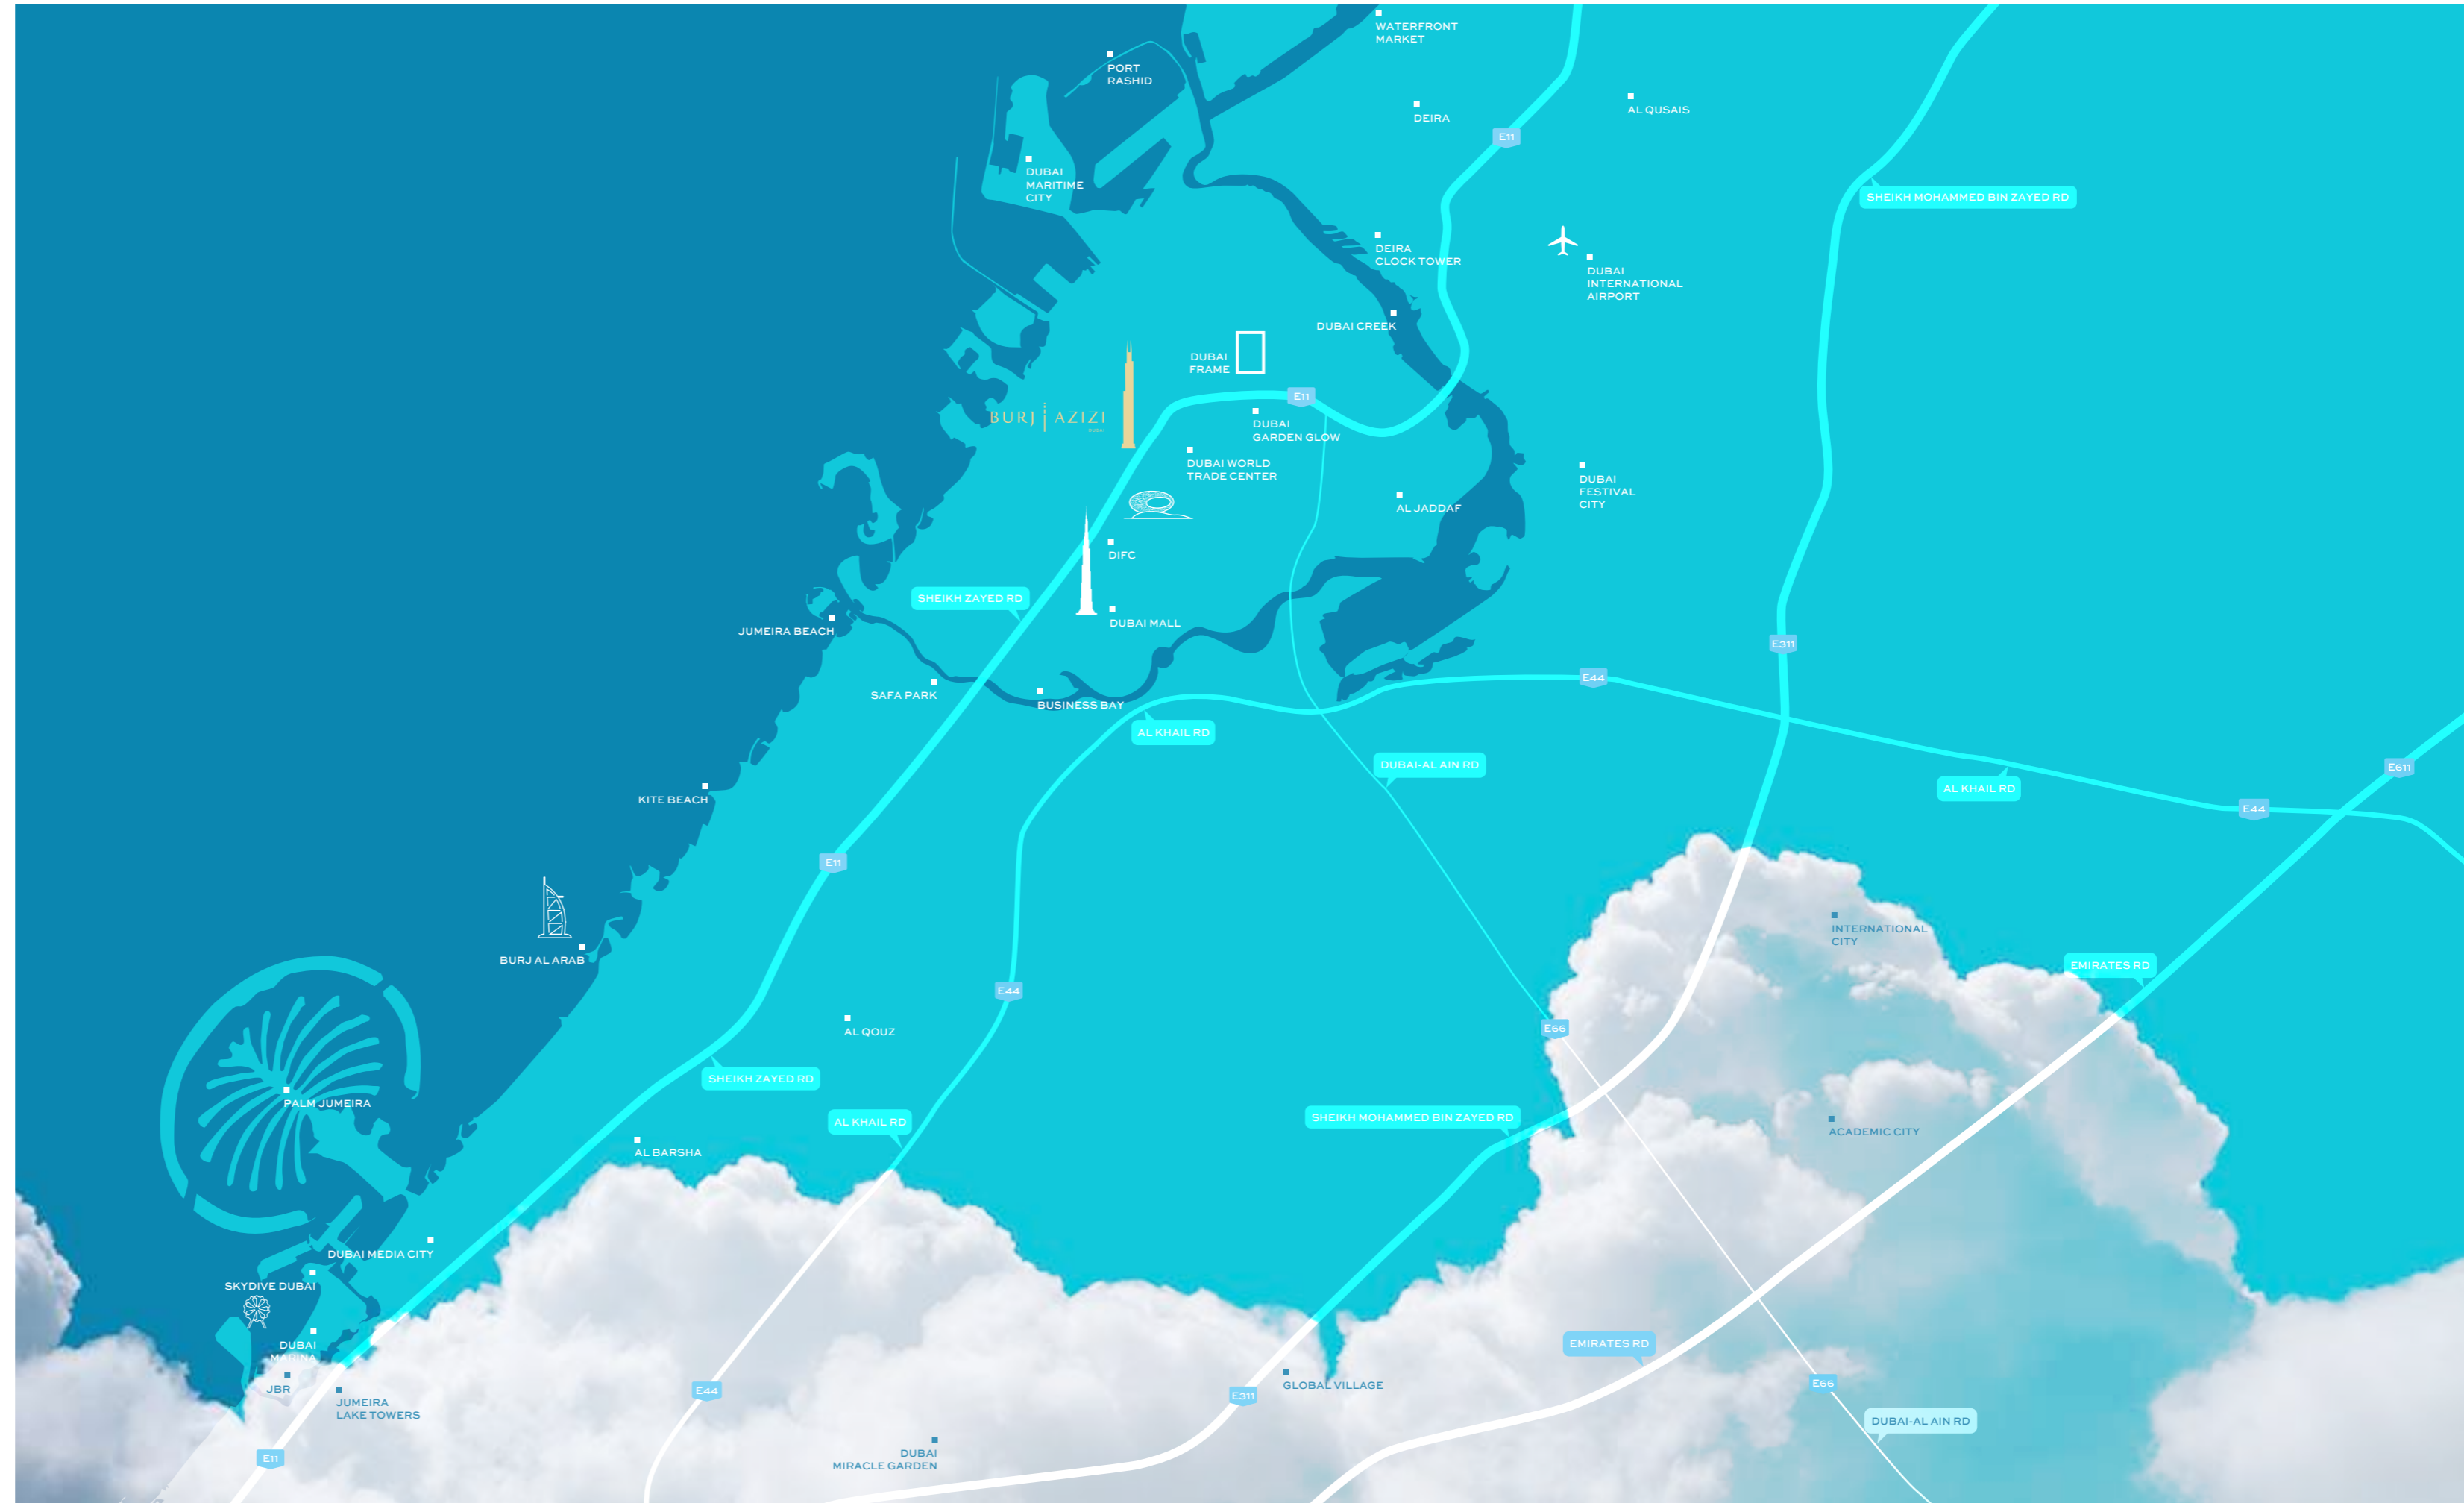

HIGHEST CLUB IN THE WORLD
577M

HIGHEST OBSERVATION DECK IN THE WORLD
648M

HIGHEST SPA IN THE WORLD
416M

HIGHEST SUPERMARKET IN THE WORLD
310M

A DESTINATION ABOVE ALL

Burj Azizi finds its place in one of the world's most dynamic and sought-after cities, Dubai. Perfectly positioned amidst the vibrant energy of Downtown, it offers seamless connectivity to the city's cultural landmarks, luxury retail destinations, and world-renowned attractions.

Just minutes away from Dubai International Airport and nestled alongside a thriving cosmopolitan community, this monumental masterpiece stands as a beacon of modern living with breathtaking views of the skyline and beyond.