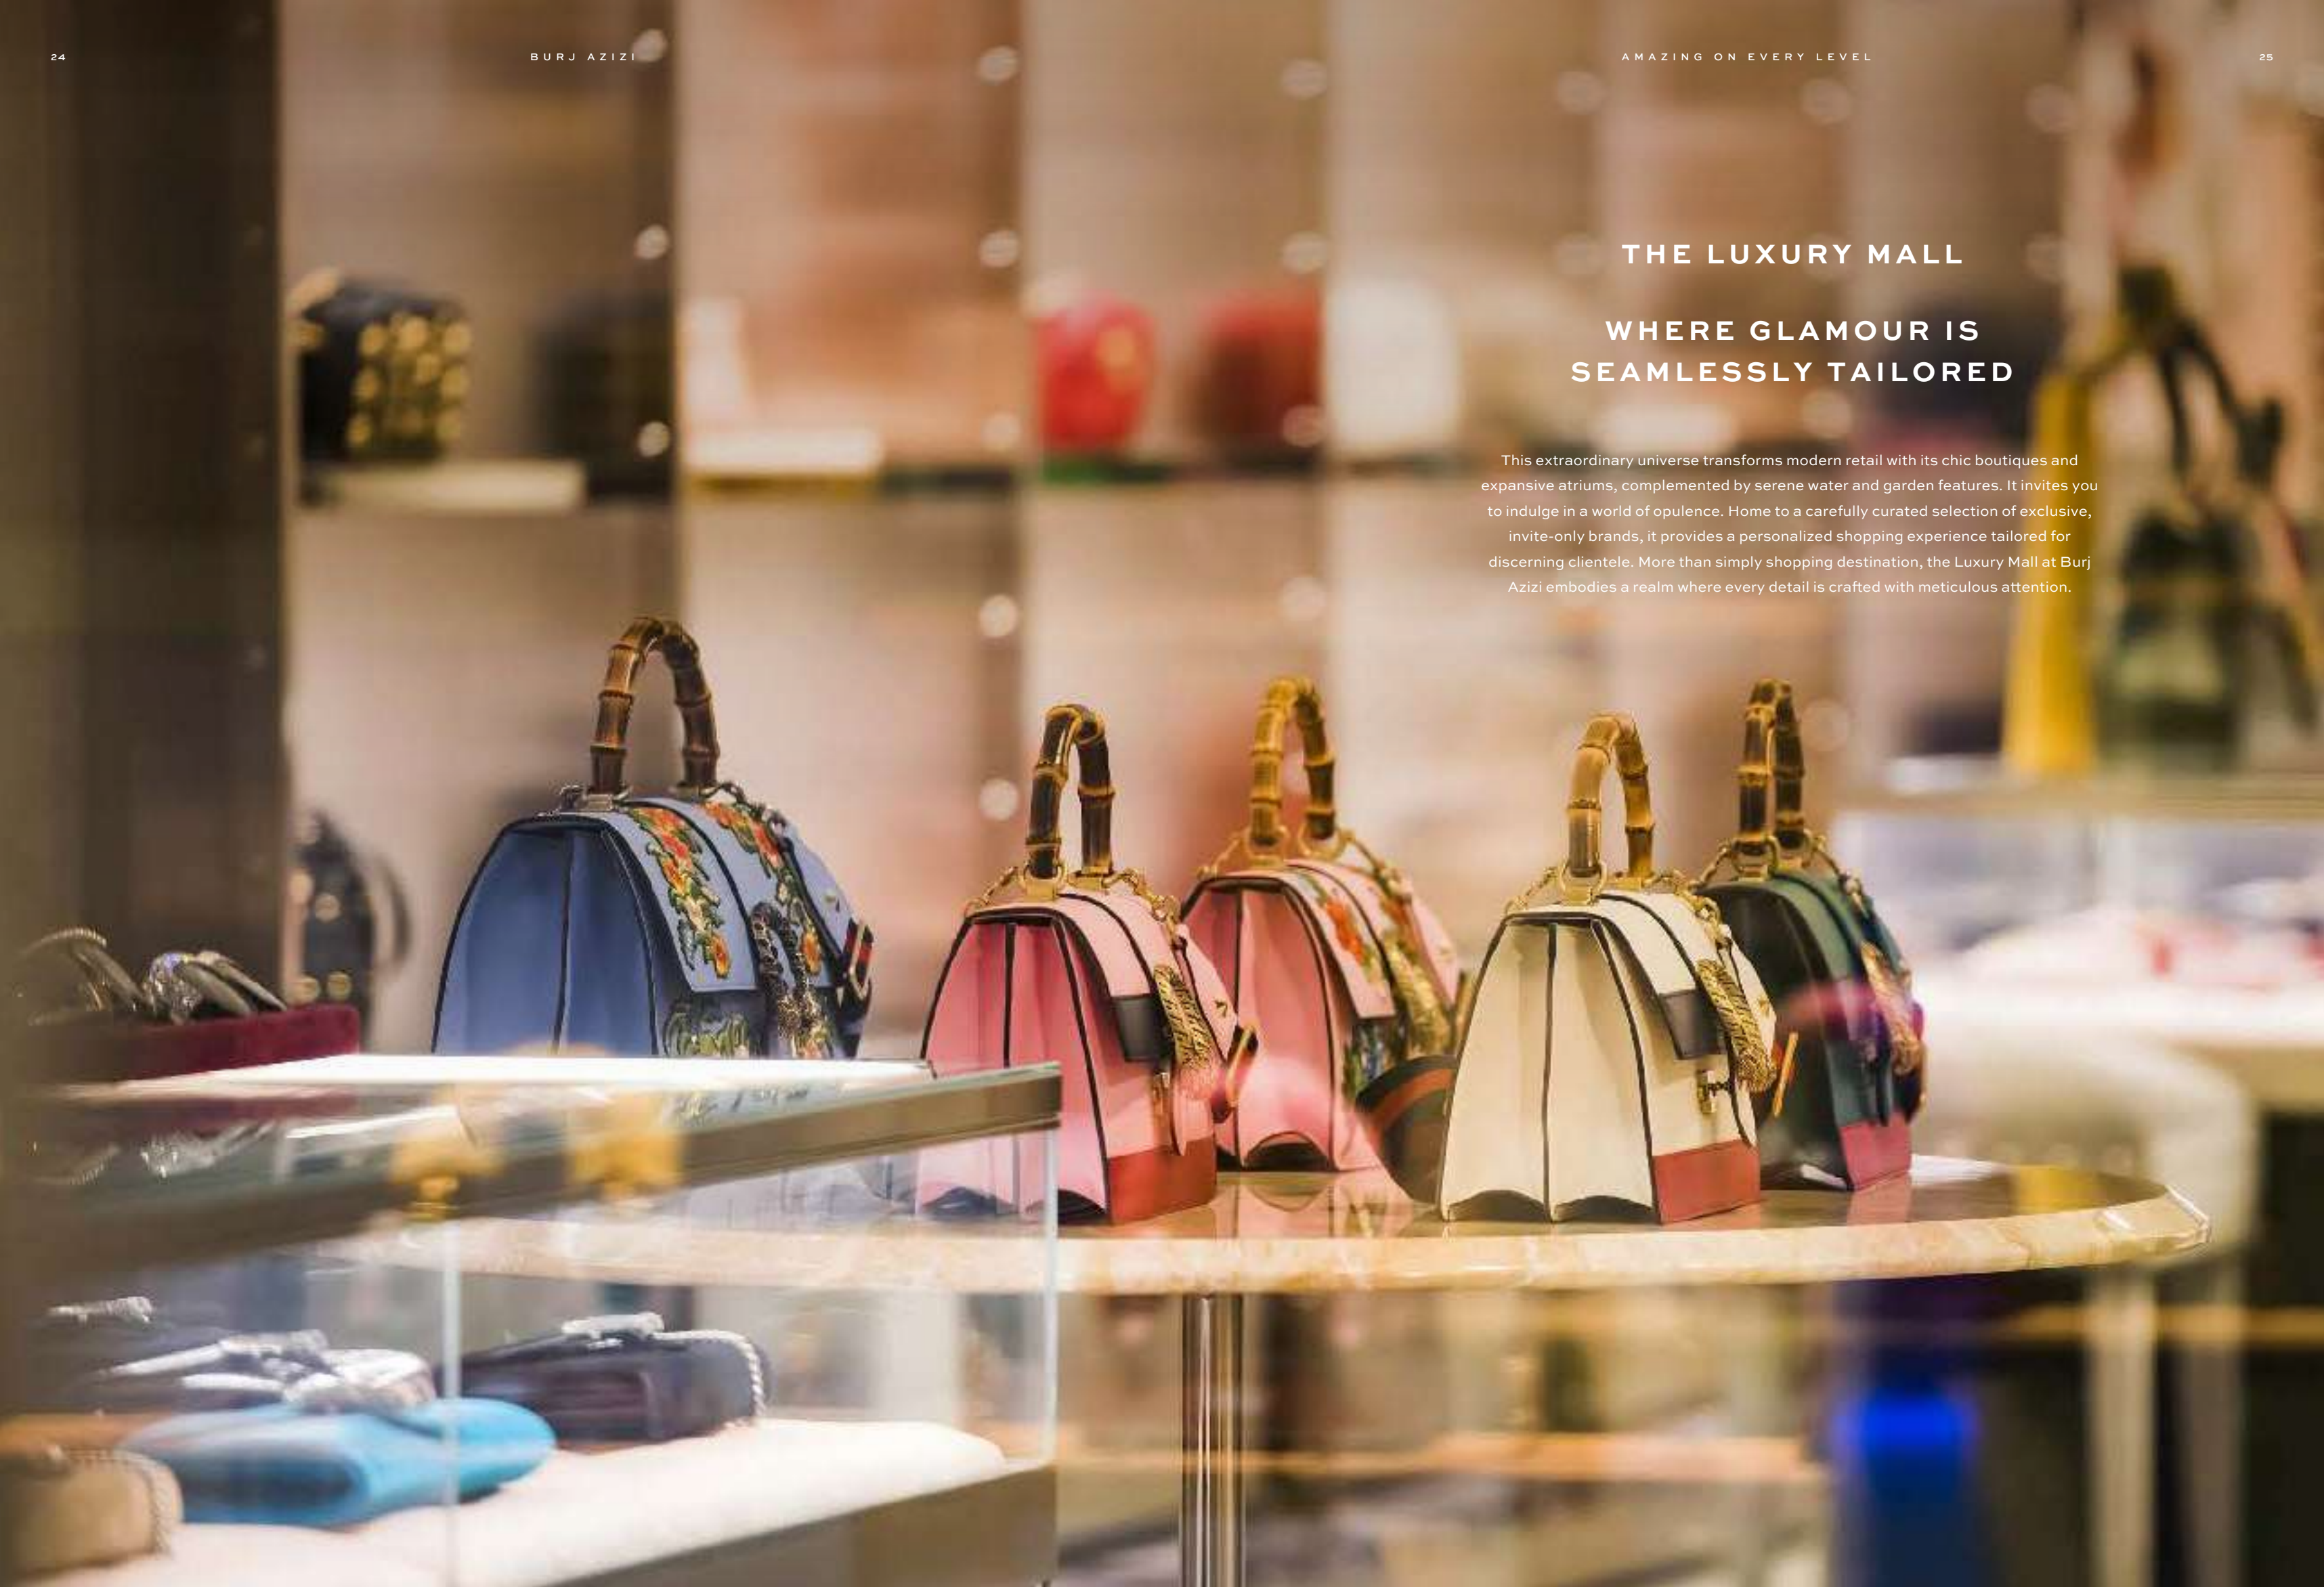

THE LUXURY MALL

WHERE GLAMOUR IS SEAMLESSLY TAILORED

This extraordinary universe transforms modern retail with its chic boutiques and expansive atriums, complemented by serene water and garden features. It invites you to indulge in a world of opulence. Home to a carefully curated selection of exclusive, invite-only brands, it provides a personalized shopping experience tailored for discerning clientele. More than simply shopping destination, the Luxury Mall at Burj Azizi embodies a realm where every detail is crafted with meticulous attention.