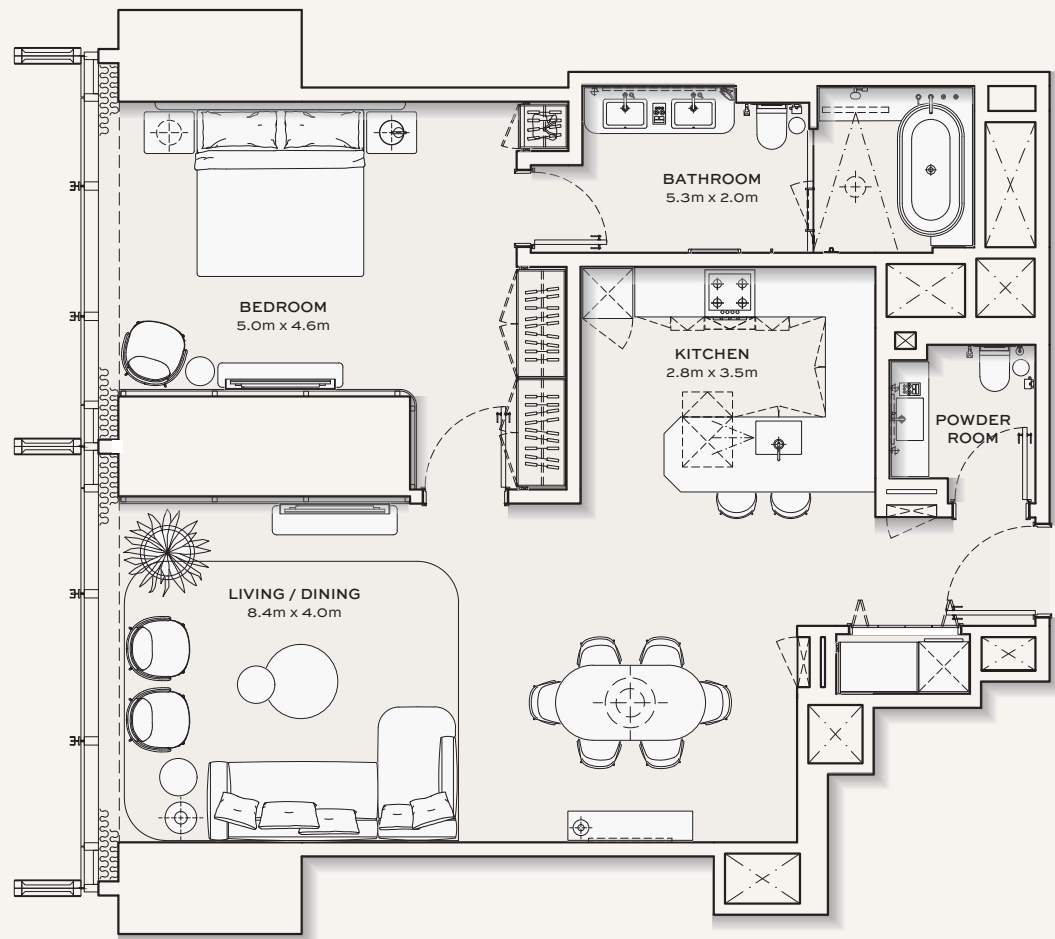

FLOOR PLAN
1 BEDROOM
FLOOR 14-53

APT. AREA : 913 SQ.FT
TOTAL AREA : 964 SQ.FT

TYPICAL UNITS

FLOOR PLAN
1 BEDROOM + STUDY
FLOOR 55-69

APT. AREA : 1058 SQ.FT
TOTAL AREA : 1089 SQ.FT

TYPICAL UNITS

FLOOR PLAN
2 BEDROOM
FLOOR 14-53