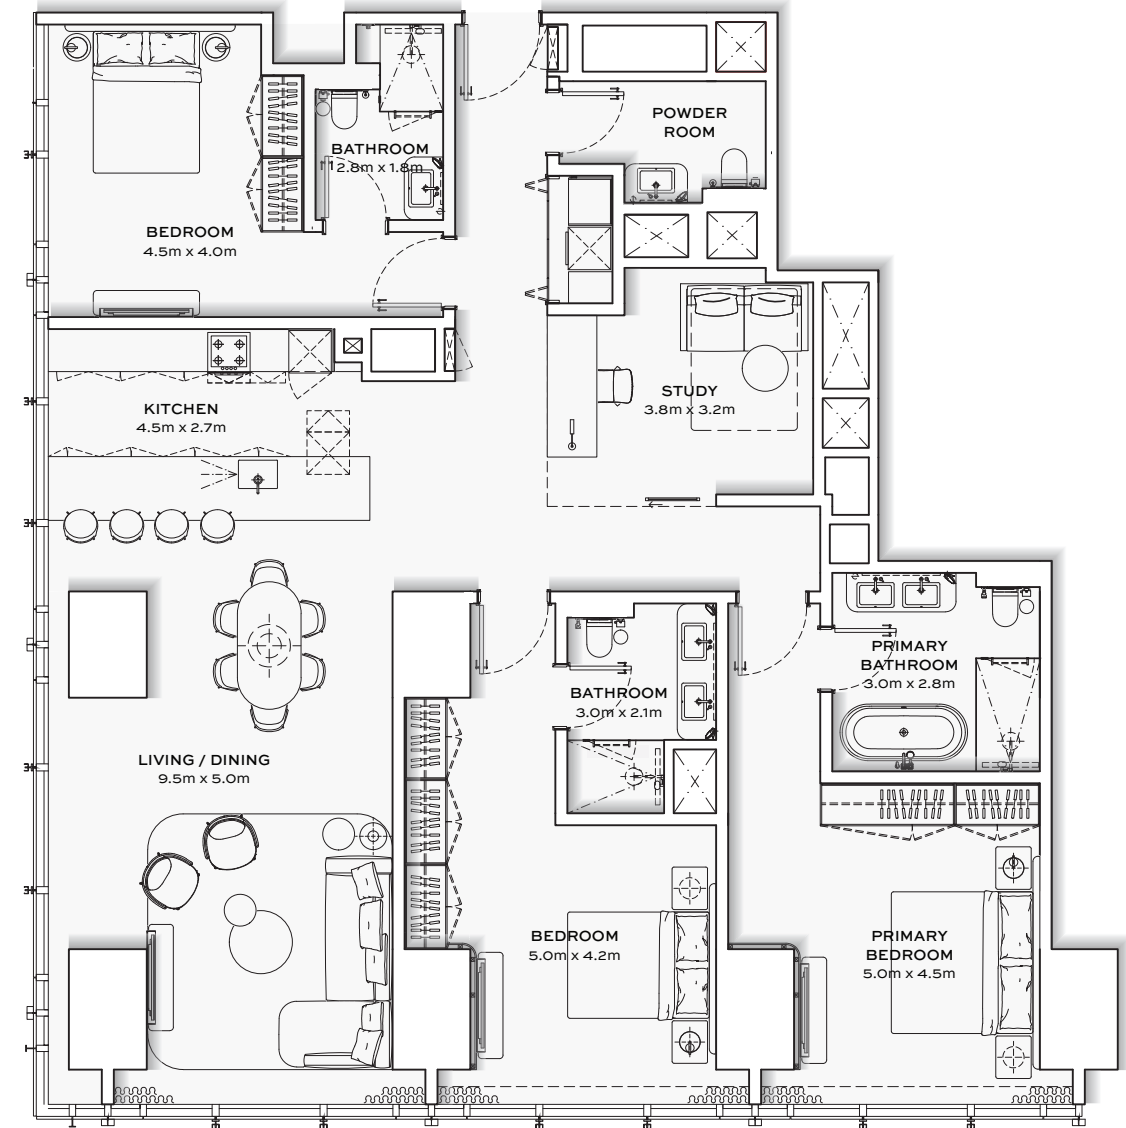

FLOOR PLAN
2 BEDROOM + STUDY
FLOOR 55-69

APT. AREA : 2034 SQ.FT
TOTAL AREA : 2034 SQ.FT

TYPICAL UNITS