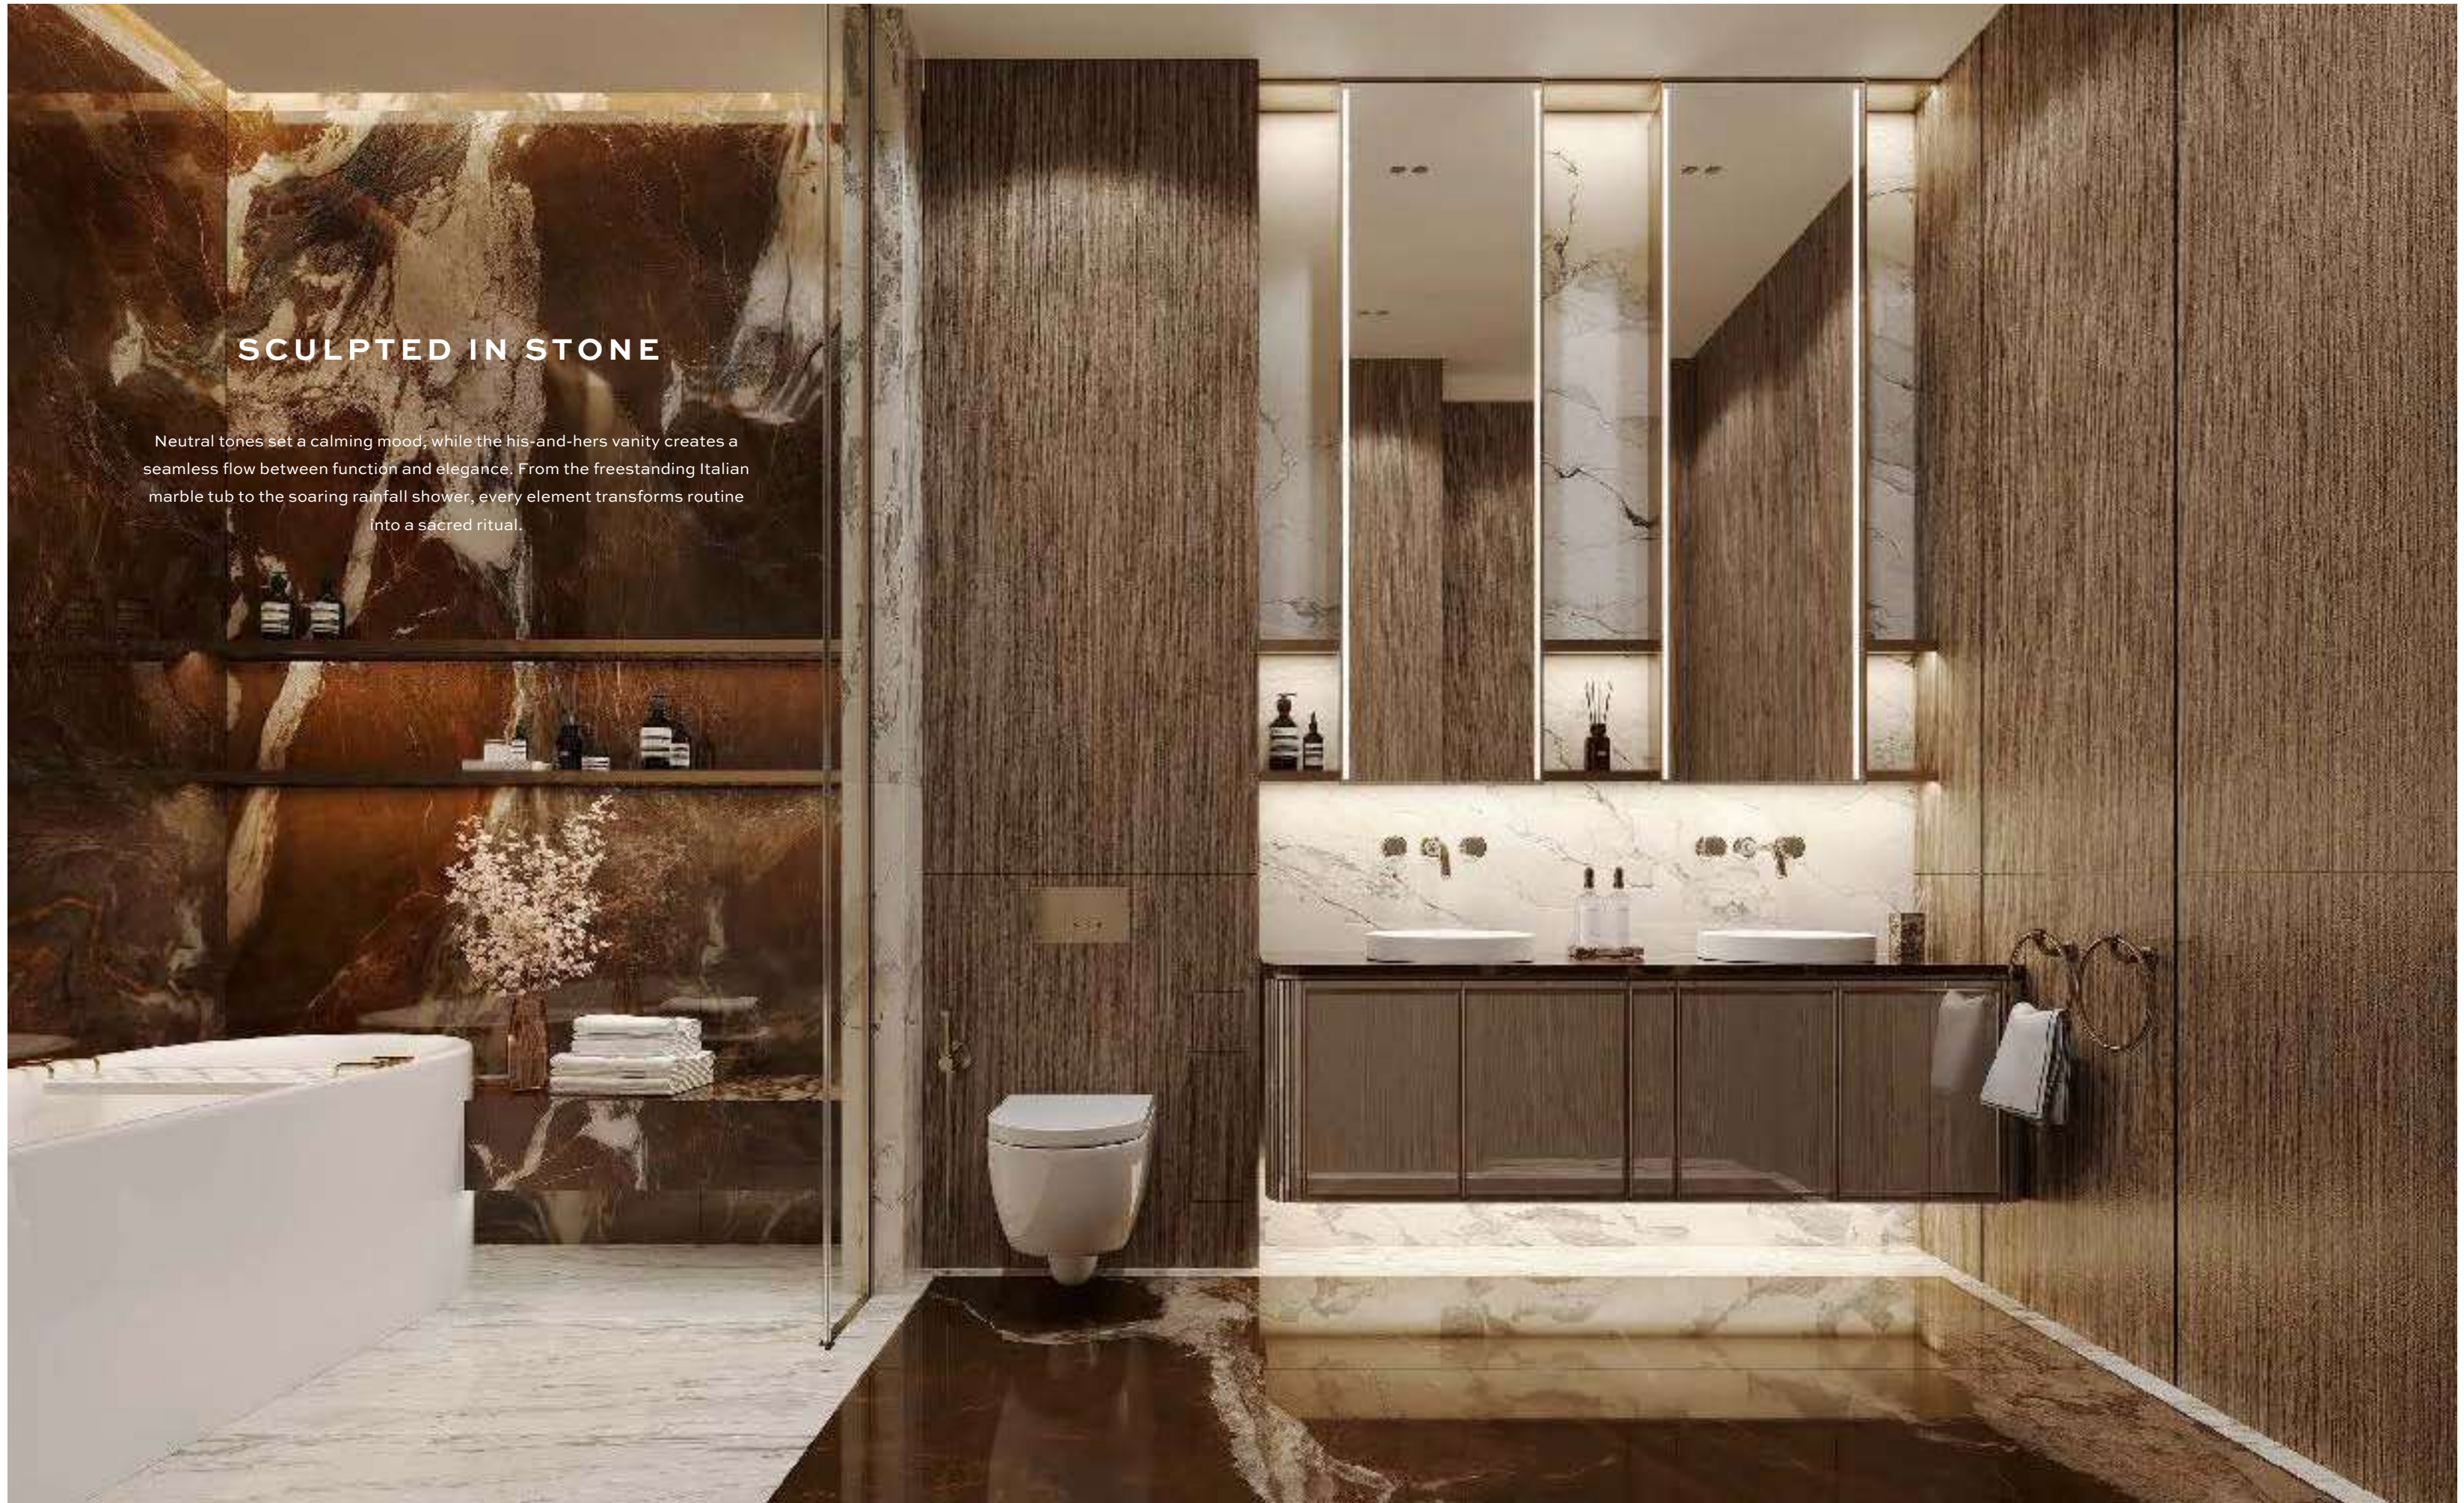

SCULPTED IN STONE

Neutral tones set a calming mood, while the his-and-hers vanity creates a seamless flow between function and elegance. From the freestanding Italian marble tub to the soaring rainfall shower, every element transforms routine into a sacred ritual.