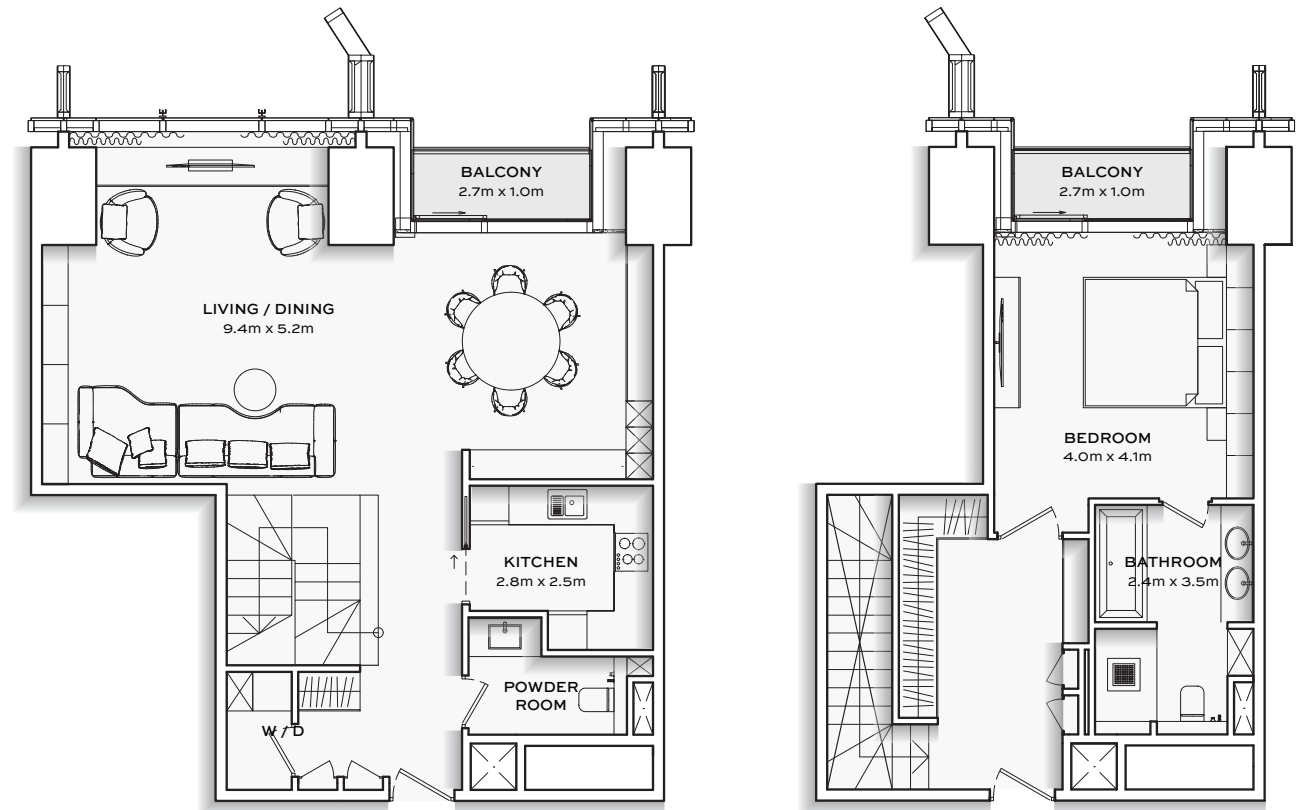

FLOOR PLAN

1 BEDROOM PENTHOUSE

FLOOR 72-87

LOWER FLOOR

UPPER FLOOR

APT. AREA : 1,362 SQ.FT
TOTAL AREA : 1,426 SQ.FT

TYPICAL UNITS