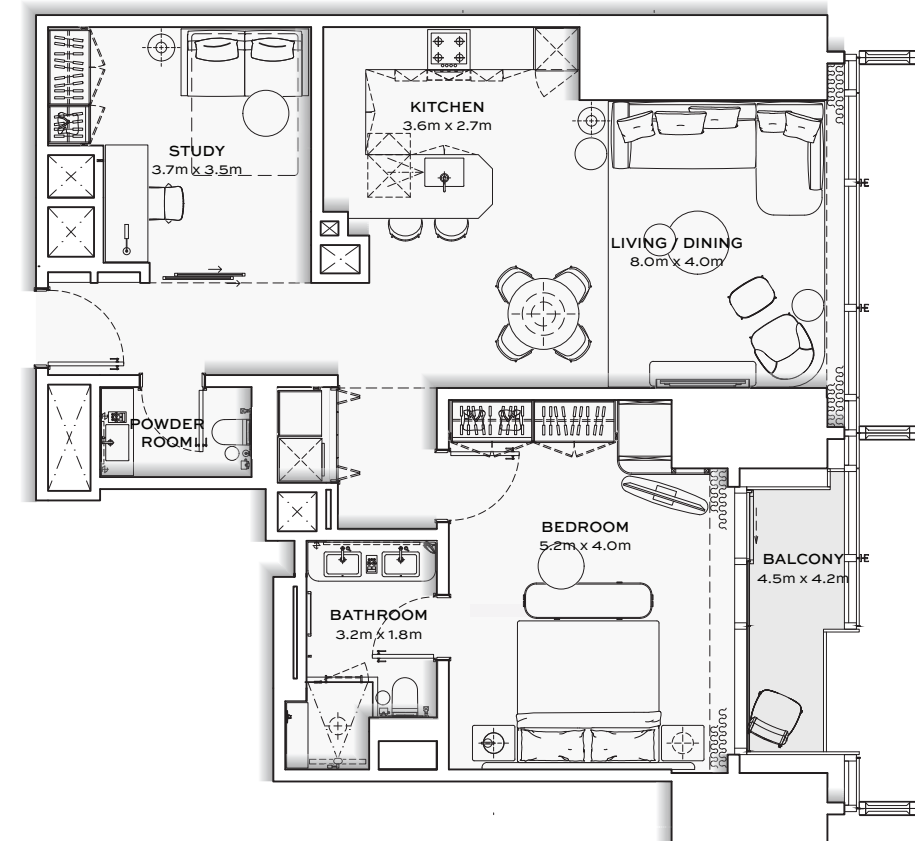

FLOOR PLAN
1 BEDROOM
FLOOR 14-53

APT. AREA : 913 SQ.FT
TOTAL AREA : 964 SQ.FT

TYPICAL UNITS

FLOOR PLAN
1 BEDROOM + STUDY
FLOOR 55-69

APT. AREA : 1058 SQ.FT
TOTAL AREA : 1089 SQ.FT

TYPICAL UNITS

FLOOR PLAN
2 BEDROOM
FLOOR 14-53