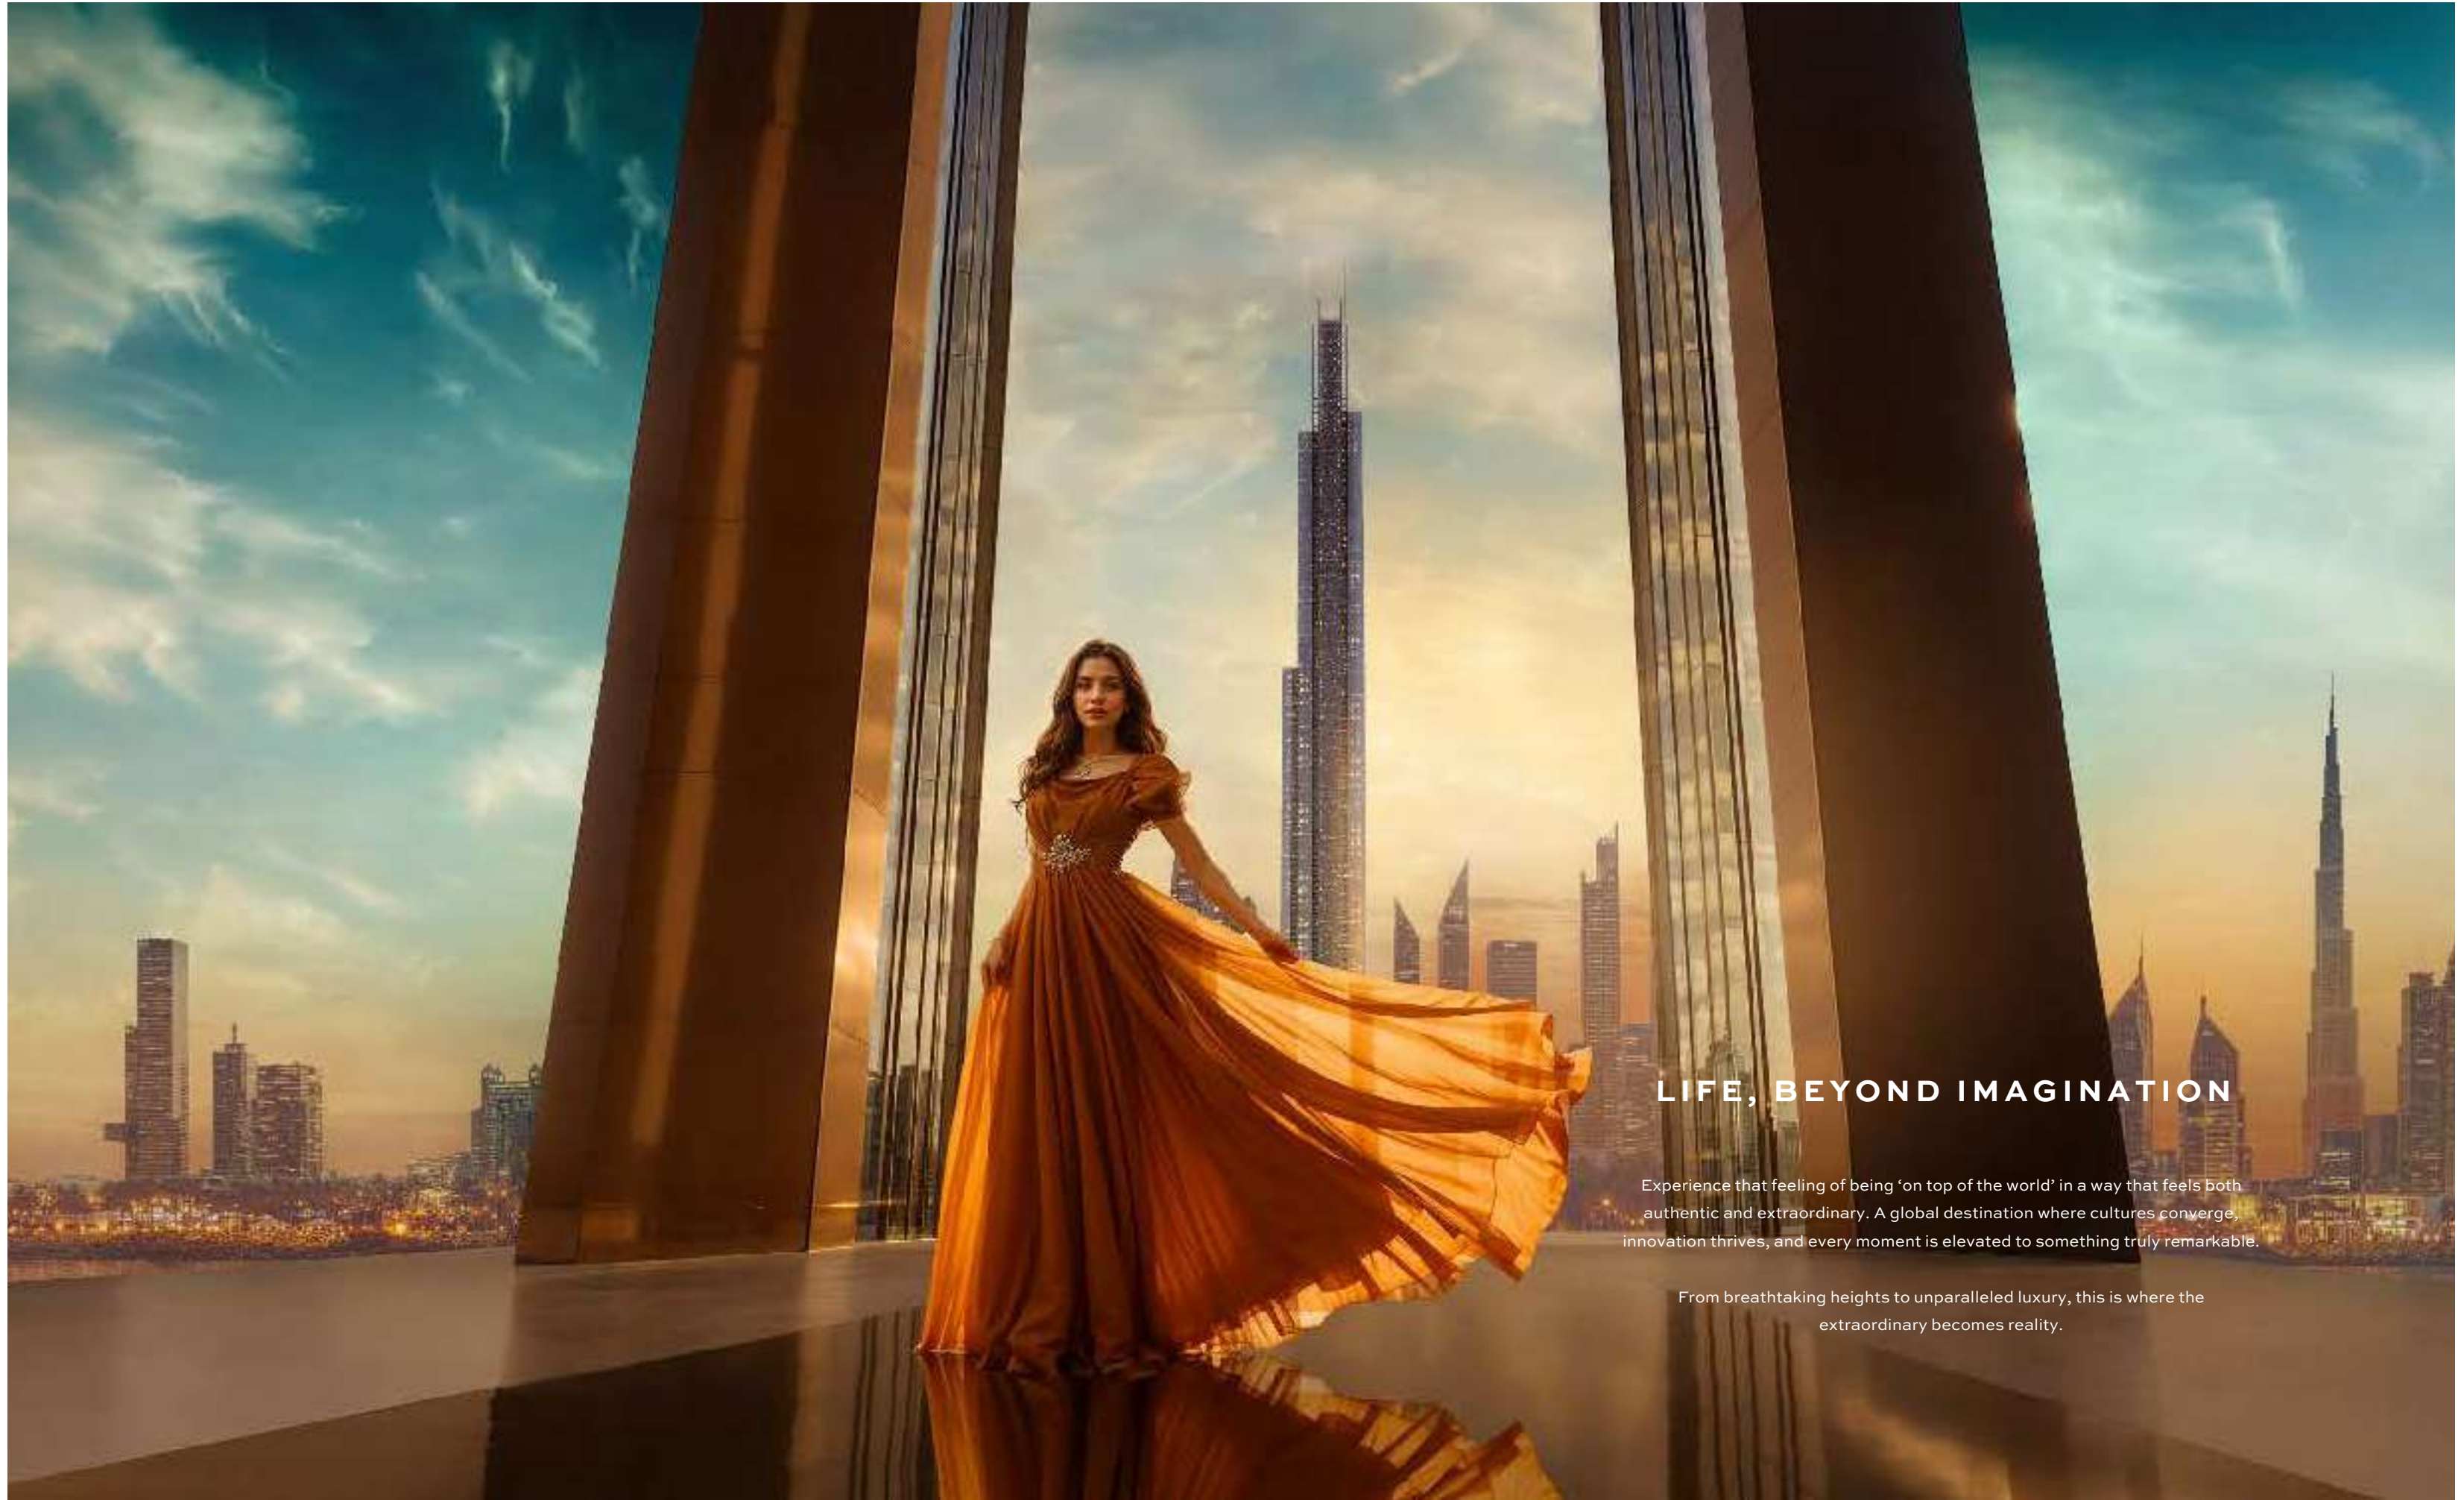

LIFE, BEYOND IMAGINATION

Experience that feeling of being 'on top of the world' in a way that feels both authentic and extraordinary. A global destination where cultures converge, innovation thrives, and every moment is elevated to something truly remarkable.

From breathtaking heights to unparalleled luxury, this is where the extraordinary becomes reality.