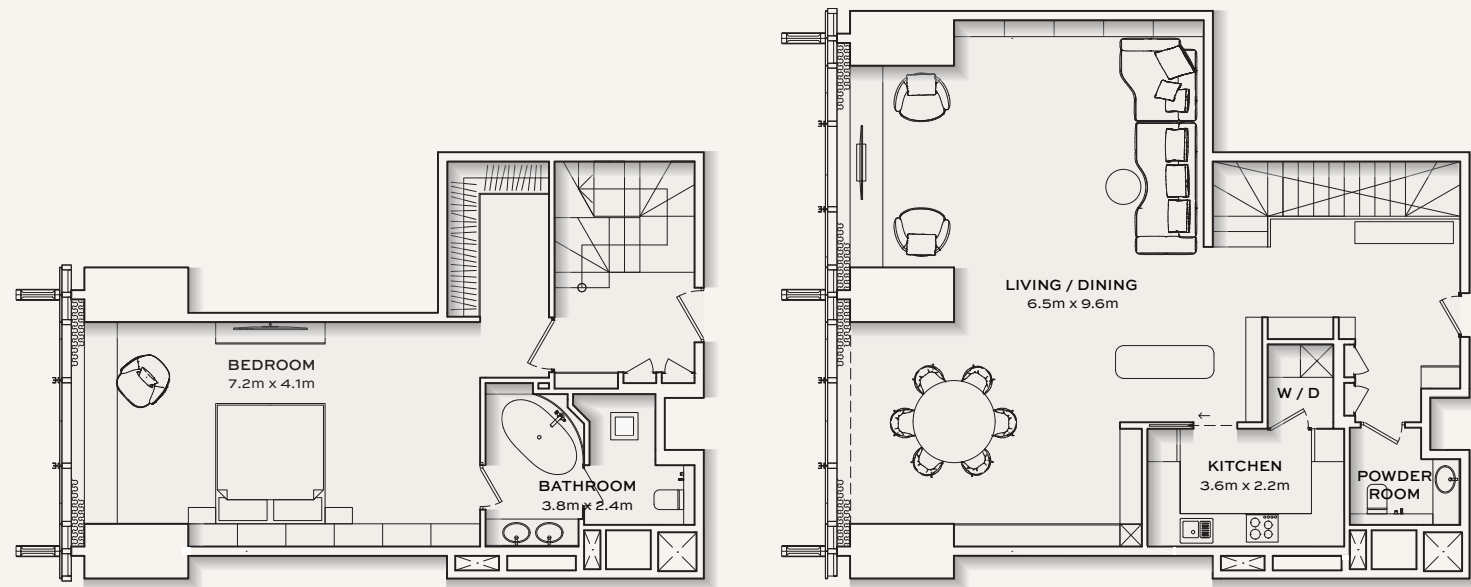

FLOOR PLAN

1 BEDROOM PENTHOUSE

FLOOR 72-87

LOWER FLOOR

UPPER FLOOR

APT. AREA : 1,746 SQ.FT
TOTAL AREA : 1,746 SQ.FT

TYPICAL UNITS

FLOOR PLAN