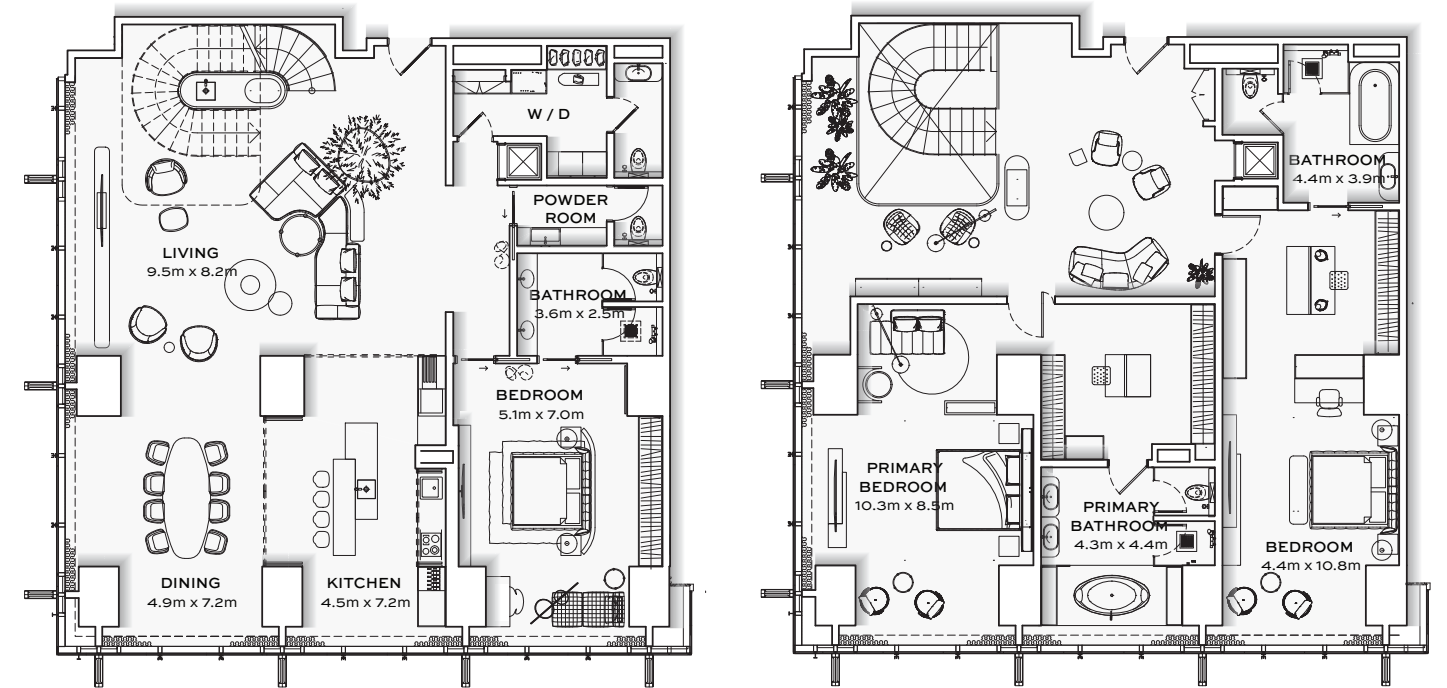

LOWER FLOOR

UPPER FLOOR

APT. AREA : 4,953 SQ.FT
TOTAL AREA : 4,953 SQ.FT

TYPICAL UNITS

A PALACE IN THE SKY

Burj Azizi's 7-star hotel takes luxury to the next level—literally. From the highest lobby, hotel room, pool, and restaurant in the world, to spa and dining experiences that leave a lasting impression, every detail is truly one-of-a-kind.