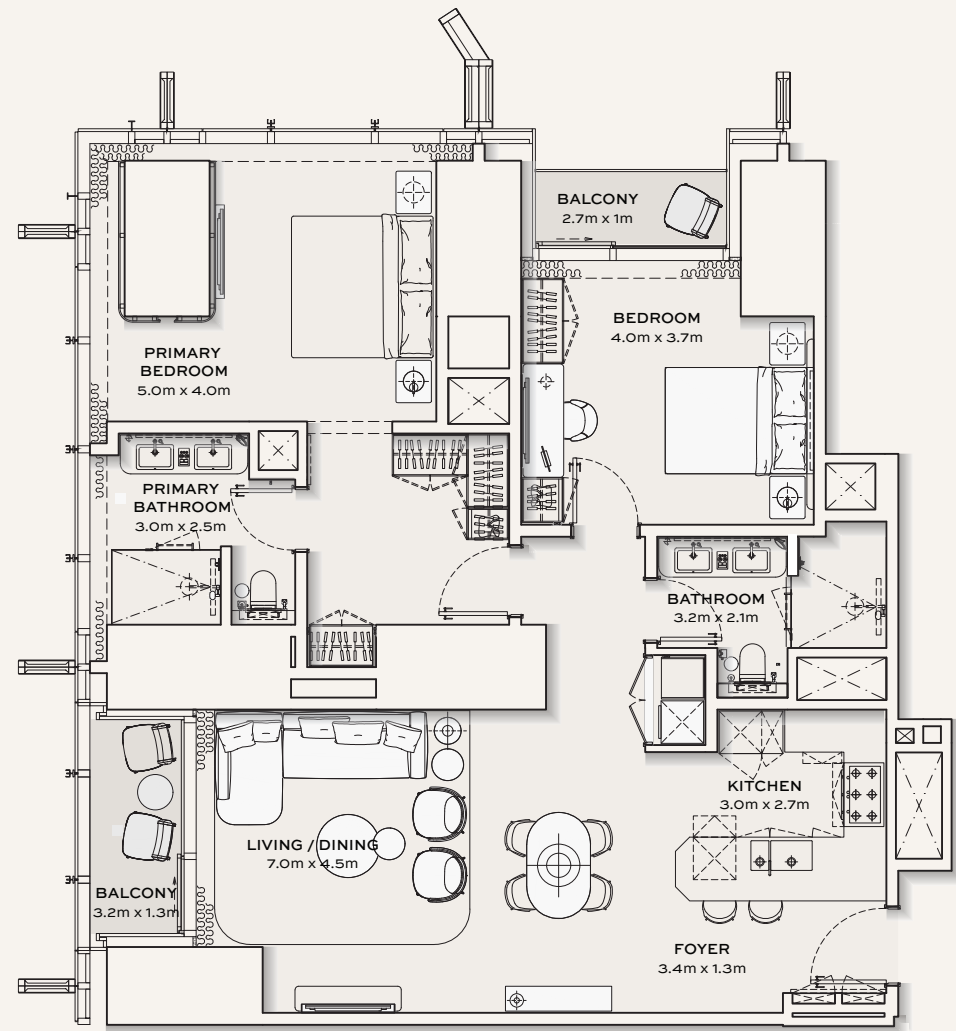

FLOOR PLAN
1 BEDROOM
FLOOR 14-53

APT. AREA : 913 SQ.FT
TOTAL AREA : 964 SQ.FT

TYPICAL UNITS

FLOOR PLAN
1 BEDROOM + STUDY
FLOOR 55-69

APT. AREA : 1058 SQ.FT
TOTAL AREA : 1089 SQ.FT

TYPICAL UNITS

FLOOR PLAN
2 BEDROOM
FLOOR 14-53