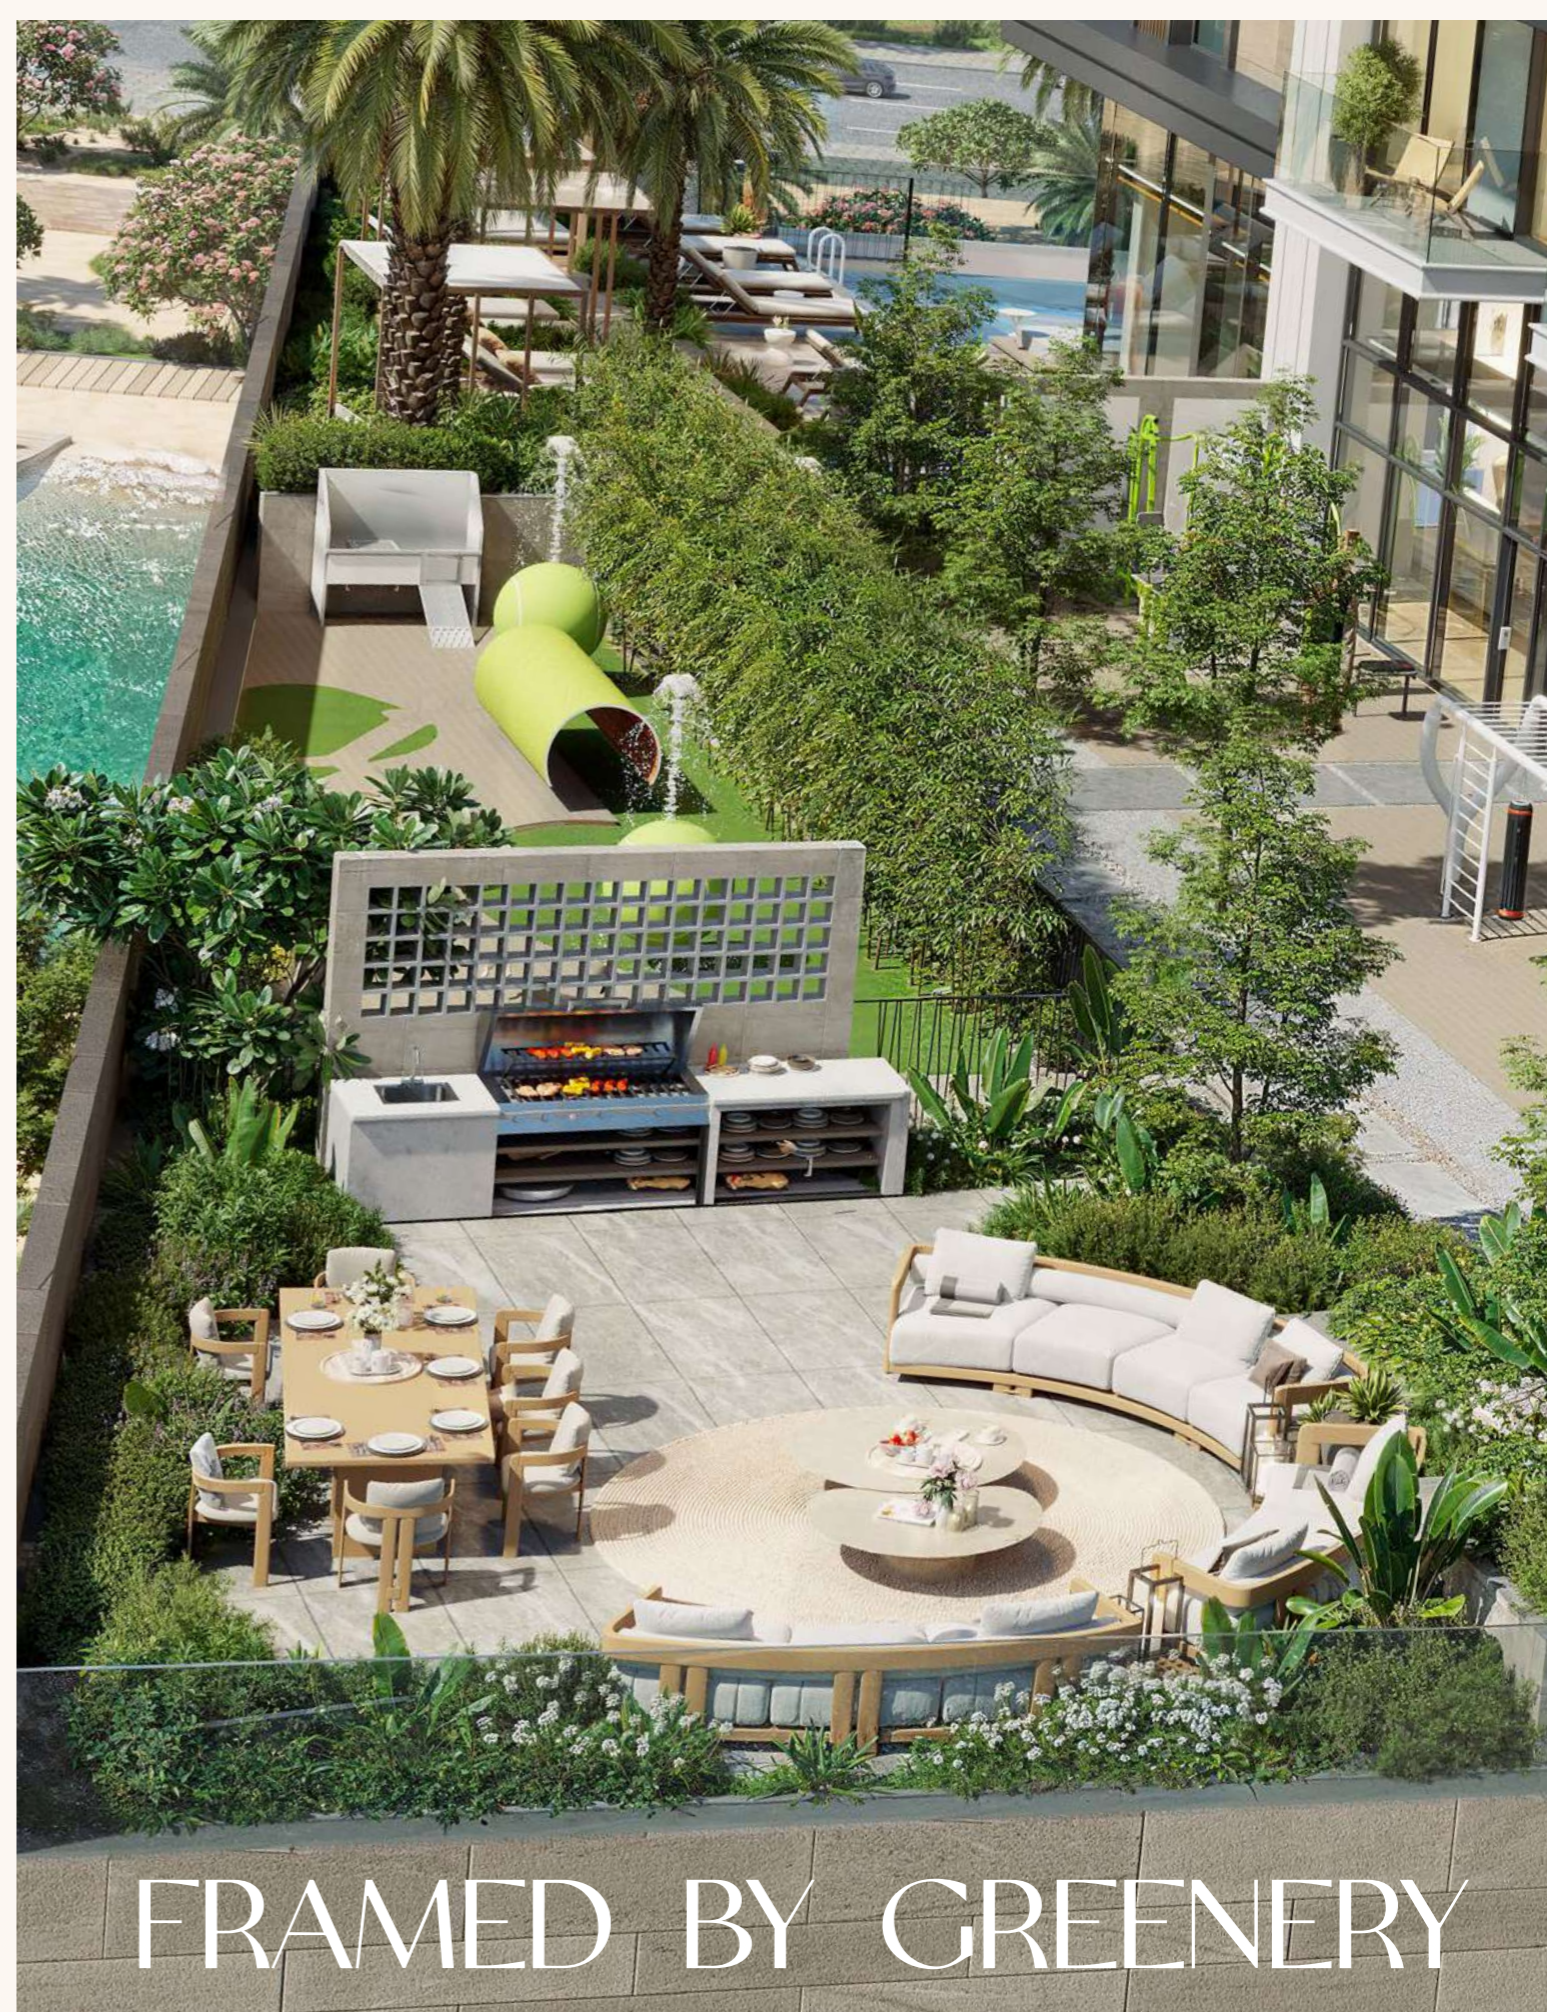

A SHARED
OASIS
OF CALM

Tucked within the heart of the community, the lagoon is more than a body of water, it's a reflective landscape, alive with stillness and subtle motion. Fringed by shaded promenades and native flora, it offers a quiet escape where mornings unfold in soft light and evenings settle into calm introspection. Both intimate and communal, the lagoon is a shared sanctuary, a place to pause, to gather, and to rediscover rhythm in the gentle ebb and flow of life beside the water.

ELLINGTON

The infinity pool offers a serene escape, a resort-style retreat exclusively for residents. Oriented toward uninterrupted views of the community lagoon, it invites moments of calm under the sun or in motion. Softly cushioned sunbeds line the water's edge, while a tranquil baja shelf provides a shallow haven for restful lounging.

Designed for restoration and ritual, this is where the body unwinds, the mind softens, and healing begins to take root.

A RITUAL OF CARE

The outdoor dining area is a serene haven where connection and calm unfold effortlessly. Overlooking golden skyline sunsets, it invites shared moments from artisanal pizzas fresh from the oven to slow-grilled fare from the in-house barbecue.

Designed for togetherness, the communal seating blends comfort with quiet elegance, offering space to gather, unwind, and linger. Whether under open skies or the soft glow of evening, it's a setting where time stretches and conversation flows, a curated backdrop for intimate gatherings and relaxed rituals.