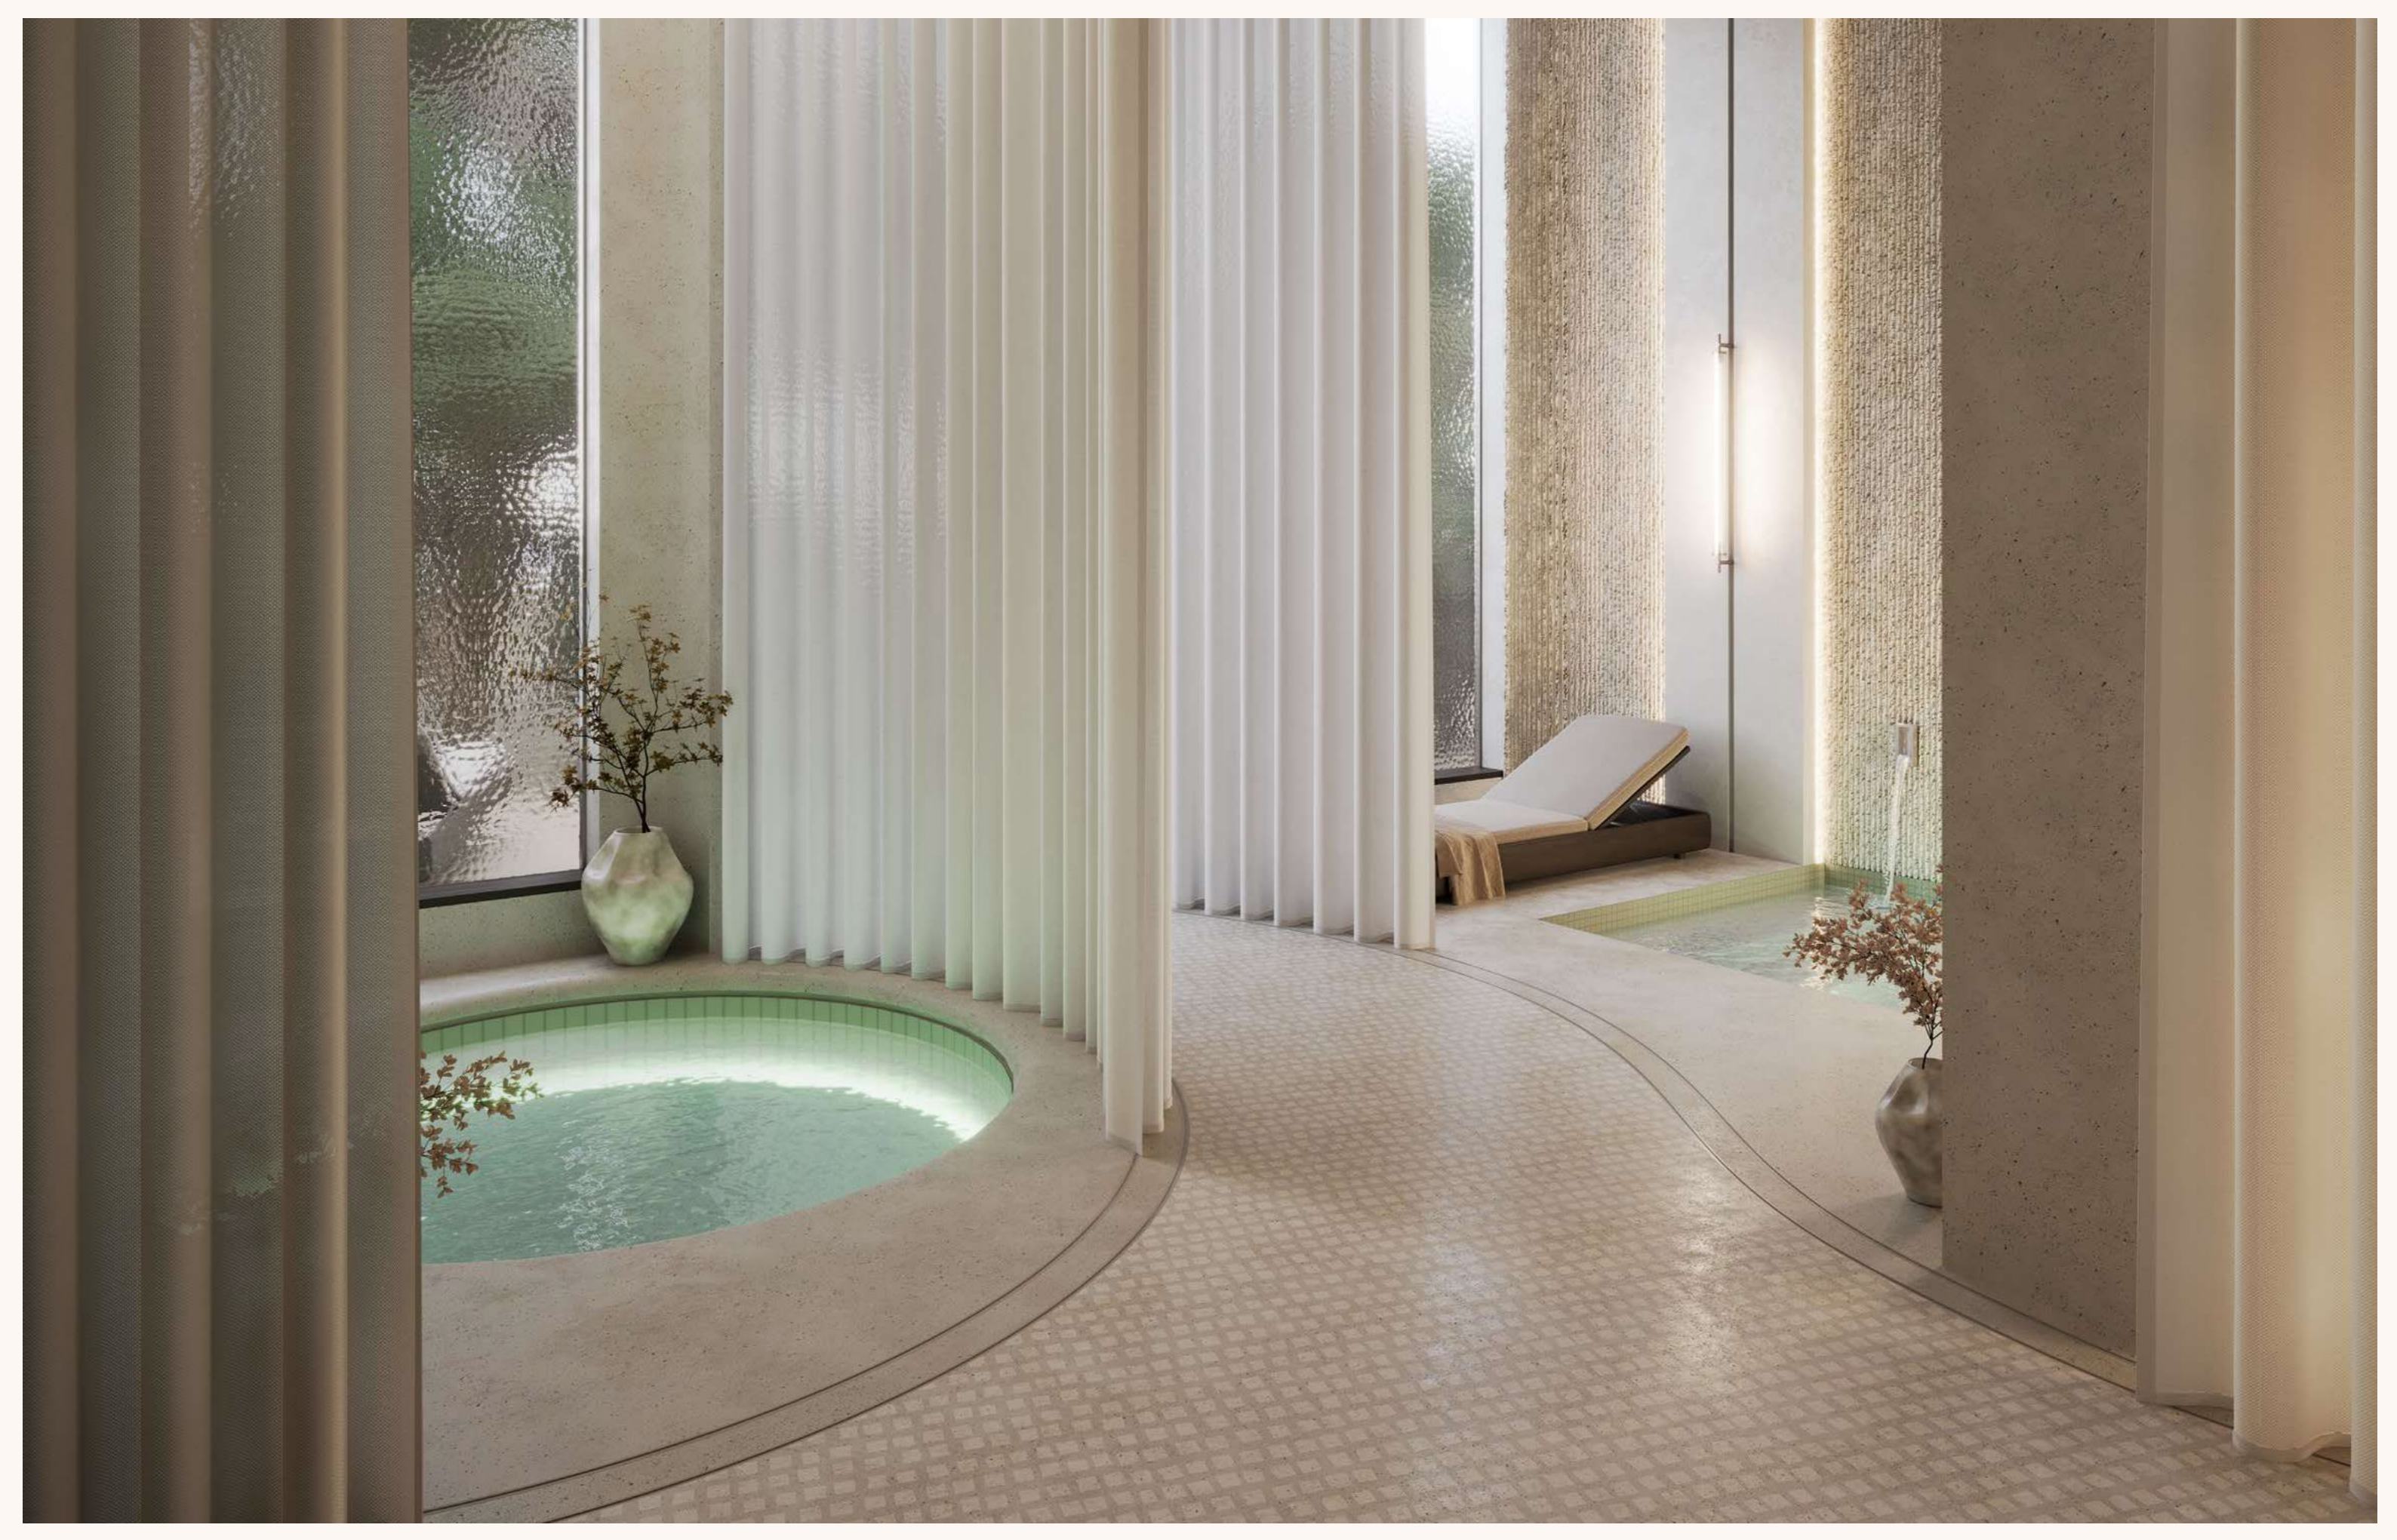

More than an amenity, it's a fluid extension of the surrounding landscape, where water, light, and stillness converge in effortless harmony.

INFINITY IN REVERIE

BALANCE FROM WITHIN

The yoga studio at Riverton House is a serene retreat, a space suspended between stillness and light. Framed by warm wooden flooring and tranquil pool views, it offers an atmosphere of quiet grounding. As sunset washes over the city beyond, the studio becomes a canvas for breath, balance, and mindful flow.

Just beyond, an outdoor floating yoga deck invites deeper connection, where movement merges with water and the rhythm of nature shapes every pose. With soft illumination and a calming spatial rhythm, every detail invites presence, a place where movement feels meditative and stillness feels alive.

GRACE IN MOTION

The fitness studio at Riverton House is a thoughtfully curated environment where form meets function, designed to energize, restore, and inspire. Outfitted with state-of-the-art, eco-conscious equipment, it features a dynamic training zone and a sculptural climbing wall that adds both challenge and visual intrigue. Natural light floods the space, while panoramic views create a sense of openness and flow. Just beyond, an outdoor workout terrace extends the experience, offering fresh air, movement, and motivation in equal measure. Every detail is shaped to support a conscious, balanced lifestyle.

THE HEART
OF
WELLNESS

A serene wellness room interior designed in Ellington style, refined contemporary aesthetic, soft neutral palette with warm beige and muted greens, biophilic design elements, curved organic furniture, textured walls, ambient indirect lighting, natural wood accents, soft linen drapes, minimalist decor, tranquil atmosphere, indoor plants, wellness-inspired artwork, wellness sanctuary design, luxury residential space, high-end interior styling