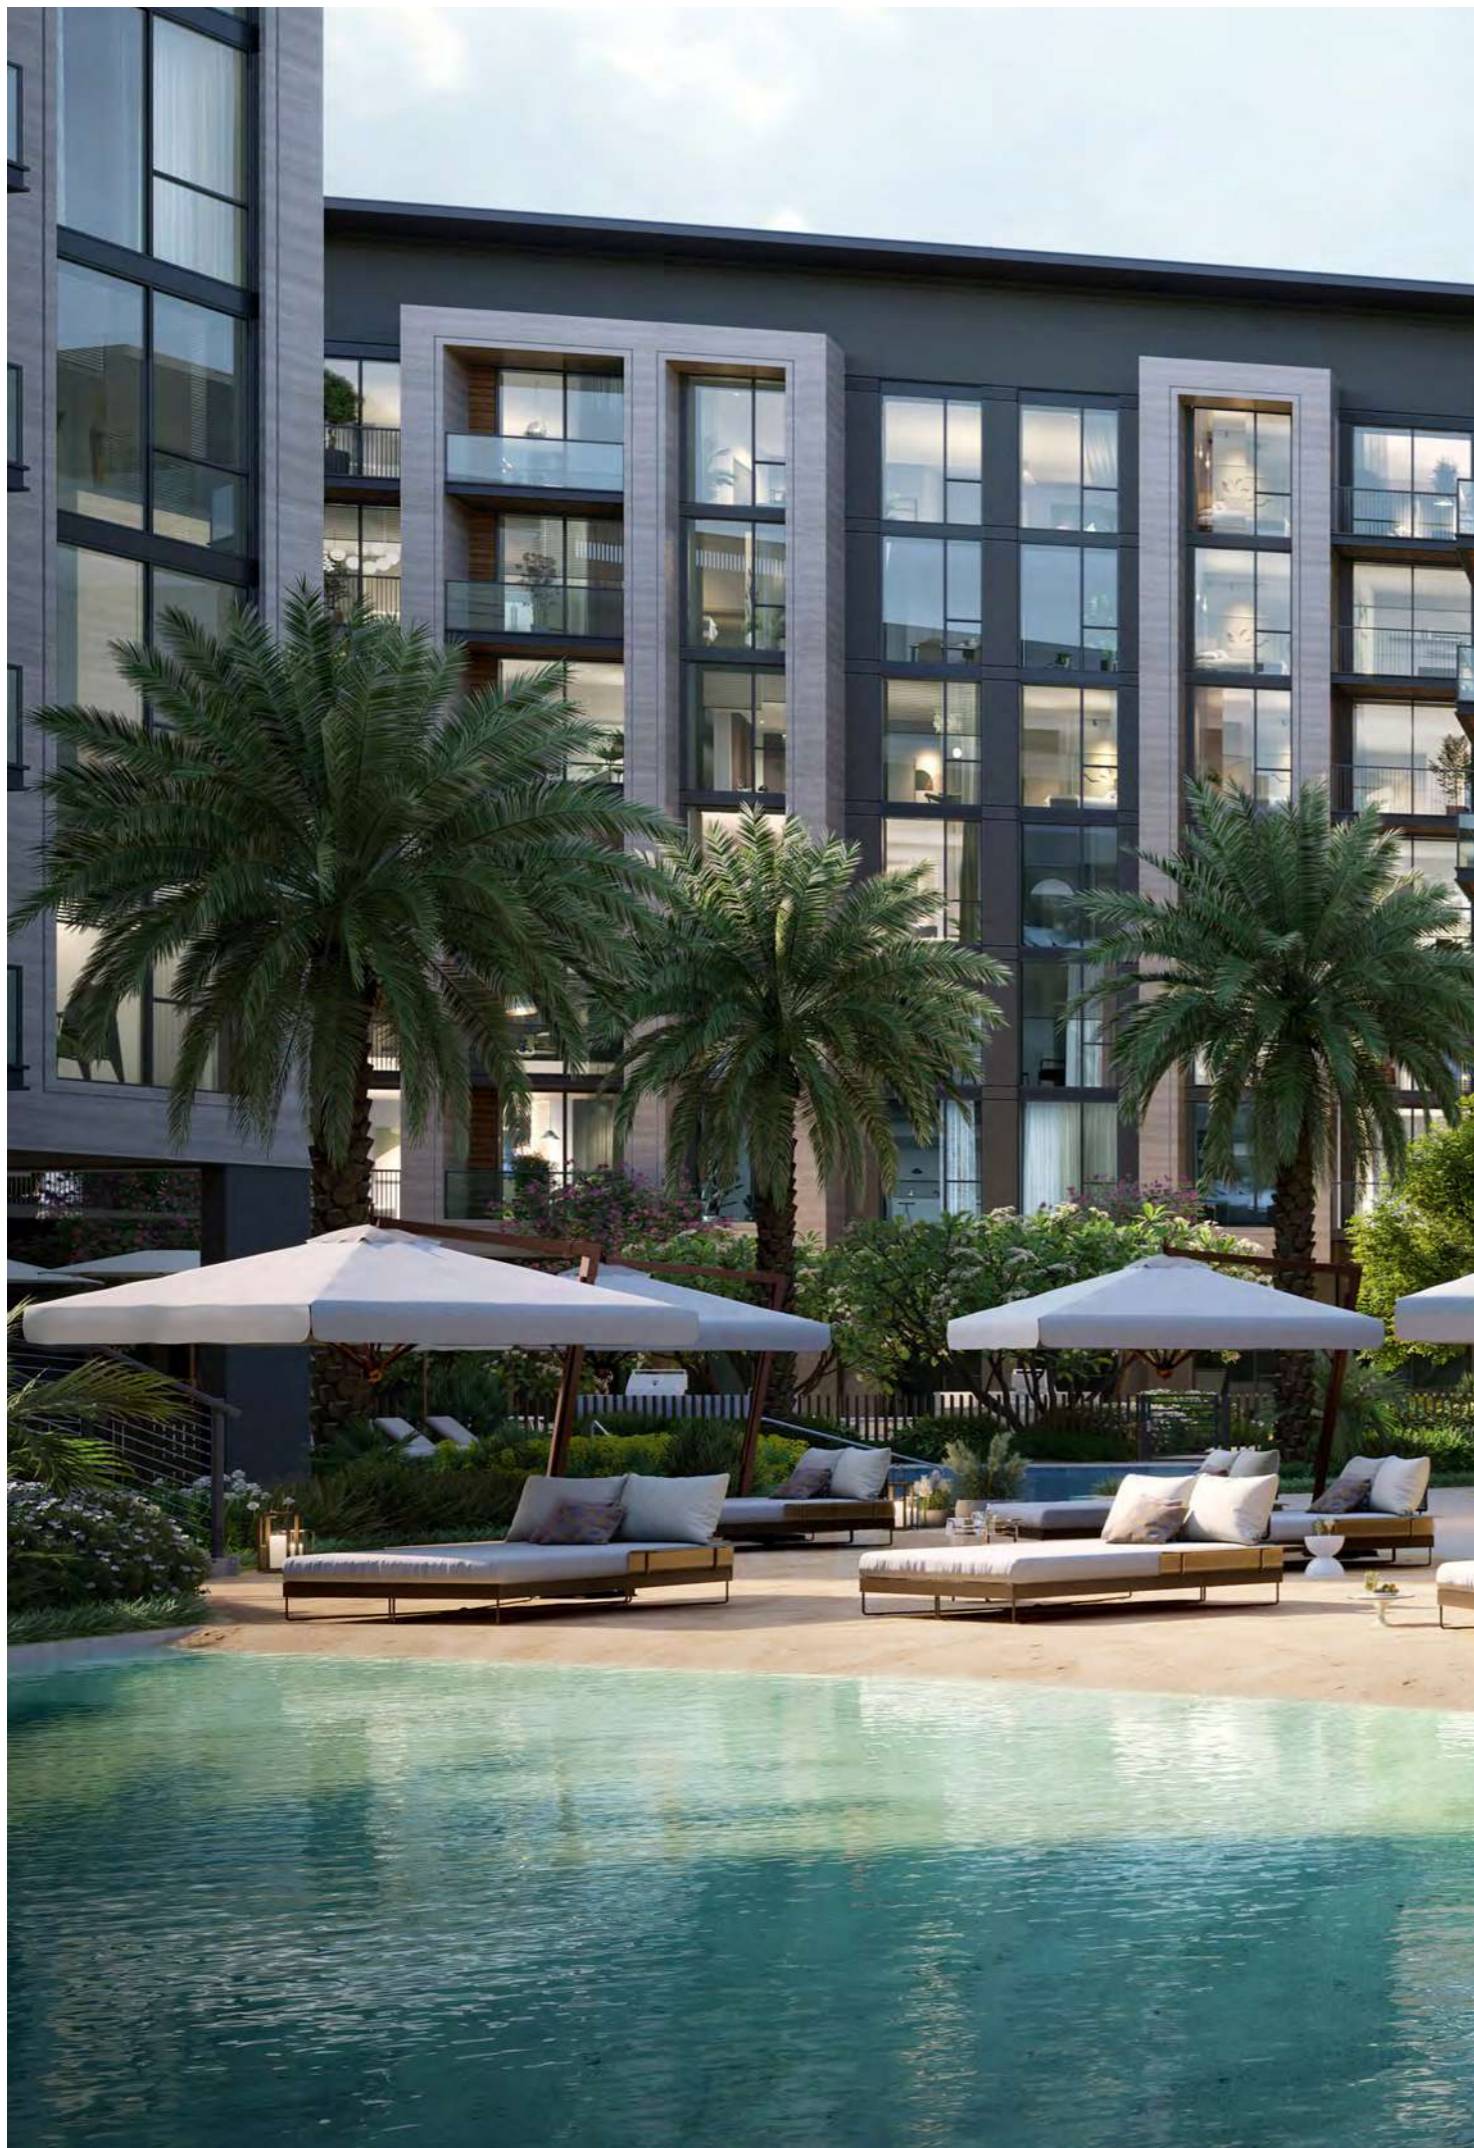

# THE LAZY RIVER

The lazy river at Belgravia Gardens is a central feature that brings the entire community together. Flowing seamlessly between all four clusters, it creates a sense of connection and continuity throughout the development. Each cluster has its own individual pool deck, offering residents exclusive spaces to relax and unwind, while the lazy river weaves these areas together and culminates in a larger communal pool. This thoughtfully designed feature not only enhances the aesthetic appeal of the community but also provides a tranquil escape where residents can enjoy leisurely moments in harmony with their surroundings.